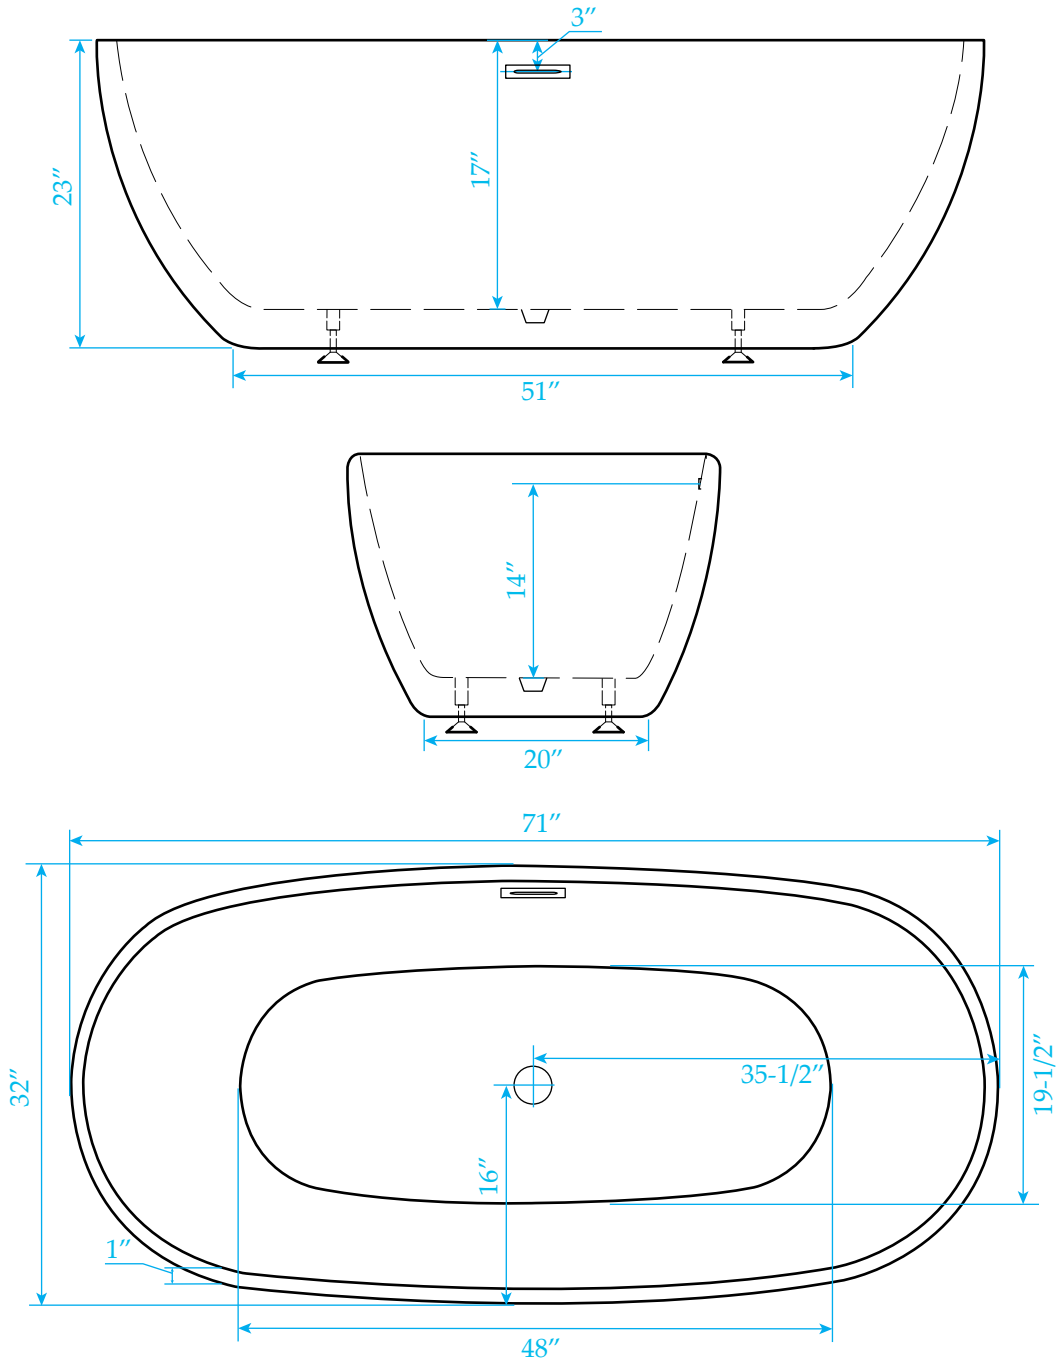

WYNDHAM COLLECTION

Exterior Size - 71"L x 32"W x 23"H
Interior Size - 69"L x 30"W x 17"H
Depth at Drain - 17"
Drain To Overflow - 14"
Maximum Fill - 95 Gallons
Note - All Measurements are $\pm 1/2$ "

WC-BTE1561-71