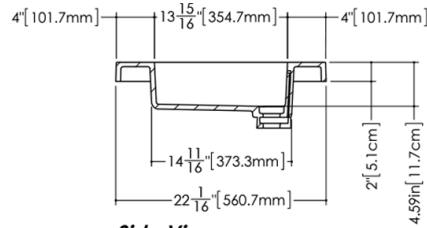

Faucet hole options: 1 hole (for mono faucet), 3 holes (for widespread faucet) or no hole (for wall-mounted faucet)

## TECHNICAL DETAILS

- **Width:** 22"
- **Length:** 30.13"
- **Height:** 2"
- **Weight:** 20 lbs / 9 kg

**Top View**

**Front View**

**Side View**

### VDCOS 30

WETSTYLE cannot be held responsible for any technical errors and reserves the right to make revisions without notice. Approximate measurement. The manufacturer accepts 1/4" (6.35mm) variance.