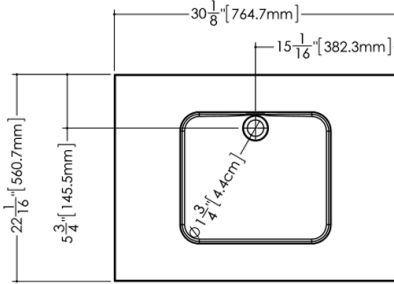

Faucet hole options: 1 hole (for mono faucet), 3 holes (for widespread faucet) or no hole (for wall-mounted faucet)

## TECHNICAL DETAILS

- **Width:** 22"
- **Length:** 30.13"
- **Height:** 2"
- **Weight:** 20 lbs / 9 kg

**Top View**

**Front View**

**Side View**

### VDCOS 30

WETSTYLE cannot be held responsible for any technical errors and reserves the right to make revisions without notice. Approximate measurement. The manufacturer accepts 1/4" (6.35mm) variance.