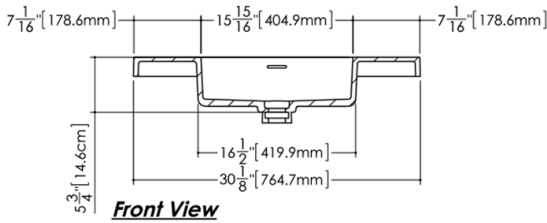

Faucet hole options: 1 hole (for mono faucet), 3 holes (for widespread faucet) or no hole (for wall-mounted faucet)

## TECHNICAL DETAILS

- **Width:** 22"
- **Length:** 30.13"
- **Height:** 2"
- **Weight:** 20 lbs / 9 kg

**Top View**

**Front View**

**Side View**

### VDCOS 30

WETSTYLE cannot be held responsible for any technical errors and reserves the right to make revisions without notice. Approximate measurement. The manufacturer accepts 1/4" (6.35mm) variance.