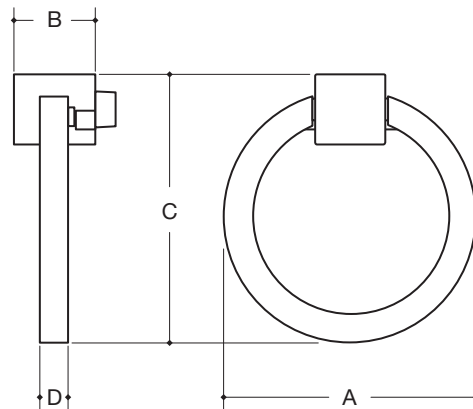

WATER STREET

LAKWOOD NEW YORK

		A	B	C	D
15199	RING PULL	1-3/4"	9/16"	1-7/8"	3/16"
15586	RING PULL	2"	1/2"	2-5/32"	1/4"
15609	RING PULL	2-1/2"	3/4"	2-5/8"	3/8"
15610	RING PULL	3"	3/4"	3-1/8"	3/8"

Hand hammering available.