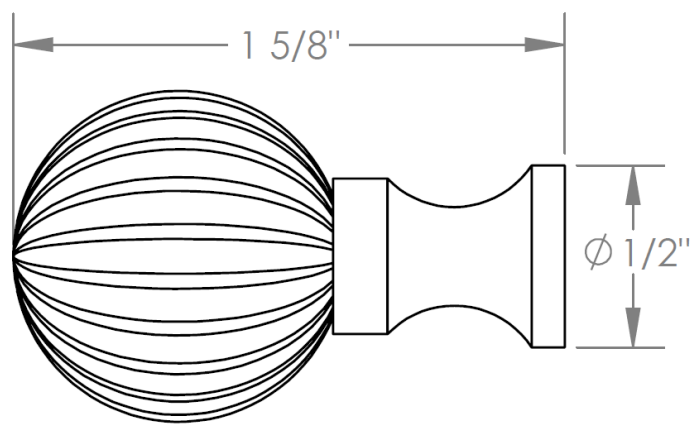

KB-2012-KK

Cabinet Knob, 1" x 1 5/8"

WATERMARK DESIGNS 10/3/2018

350 Dewitt Ave Brooklyn NY 11207 USA T 718 257 2800 F 718 257 2144 info@watermark-designs.com