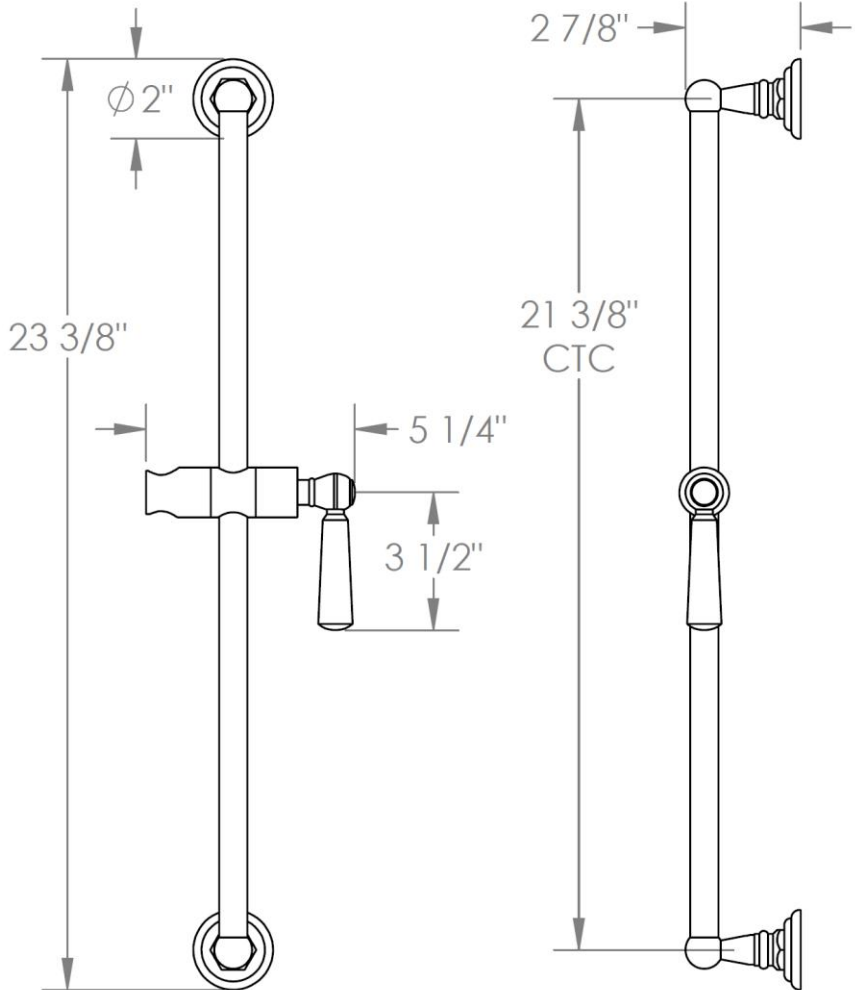

321-6524-__
Wall Mounted Shower Positioning Bar
Stratford Collection

HANDLE TRIM OPTIONS

S1 - PRESTON

S2 - WALTHAM

SWA - DARIEN

V - WALES

S1A – NOTTINGHAM