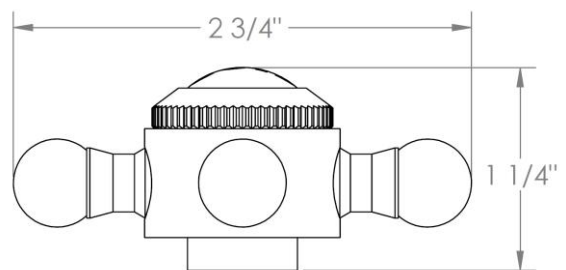

321-6524-__
Wall Mounted Shower Positioning Bar
Stratford Collection

HANDLE TRIM OPTIONS

S1 - PRESTON

S2 - WALTHAM

SWA - DARIEN

V - WALES

S1A – NOTTINGHAM