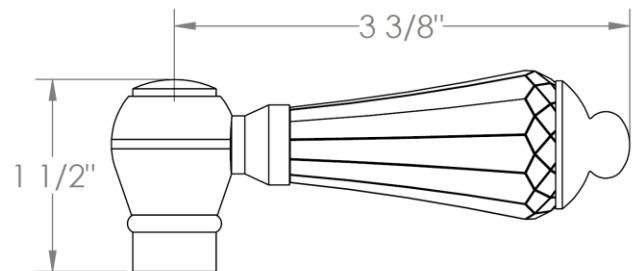

321-6524-__
Wall Mounted Shower Positioning Bar
Stratford Collection

HANDLE TRIM OPTIONS

S1 - PRESTON

S2 - WALTHAM

SWA - DARIEN

V - WALES

S1A – NOTTINGHAM