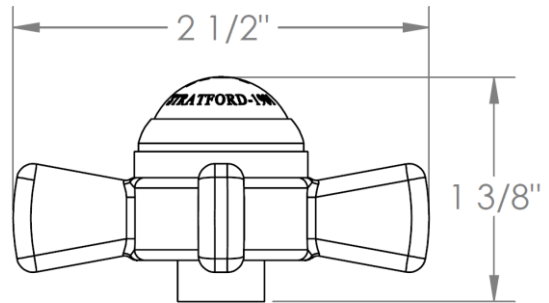

321-6524-__
Wall Mounted Shower Positioning Bar
Stratford Collection

HANDLE TRIM OPTIONS

S1 - PRESTON

S2 - WALTHAM

SWA - DARIEN

V - WALES

S1A – NOTTINGHAM