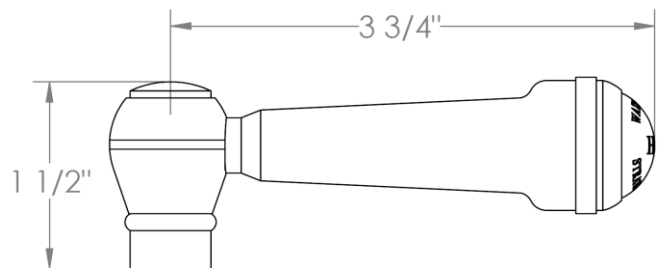

321-6524-__
Wall Mounted Shower Positioning Bar
Stratford Collection

HANDLE TRIM OPTIONS

S1 - PRESTON

S2 - WALTHAM

SWA - DARIEN

V - WALES

S1A – NOTTINGHAM