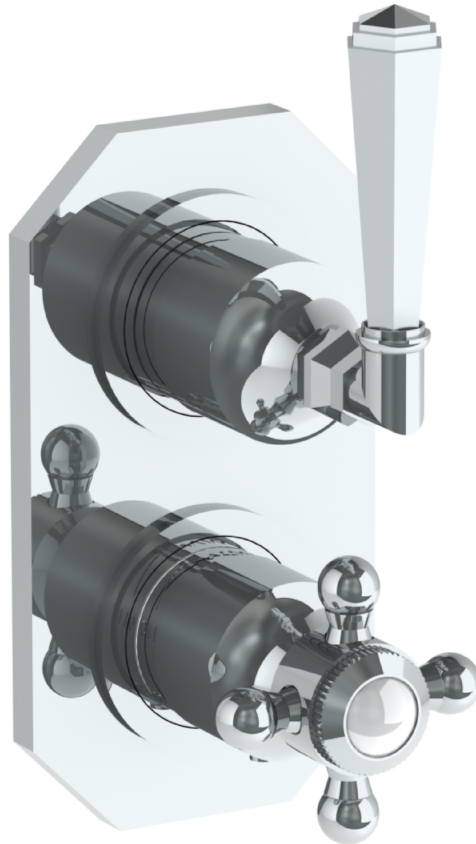

314-T25-YY

Wall Mounted Mini Thermostatic Trim Kit with Built-In Control
For use with SS-TH60 or SS-TH70 concealed rough

Meets the applicable requirements of ASME A112.18.1-2005/CSA B125.1-05, entitled "Plumbing Supply Fittings"