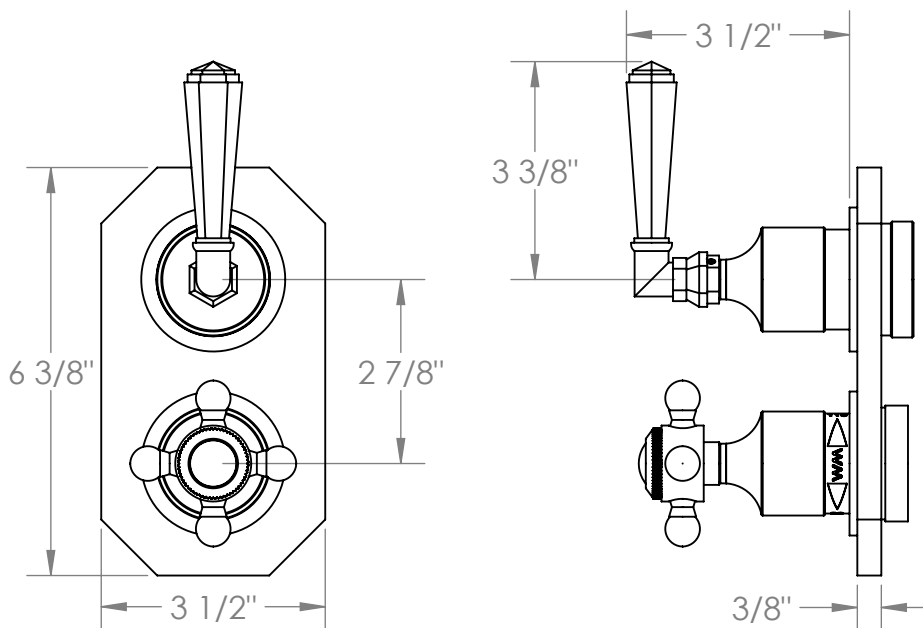

314-T25-YY

Wall Mounted Mini Thermostatic Trim Kit with Built-In Control
For use with SS-TH60 or SS-TH70 concealed rough

Meets the applicable requirements of ASME A112.18.1-2005/CSA B125.1-05, entitled "Plumbing Supply Fittings"