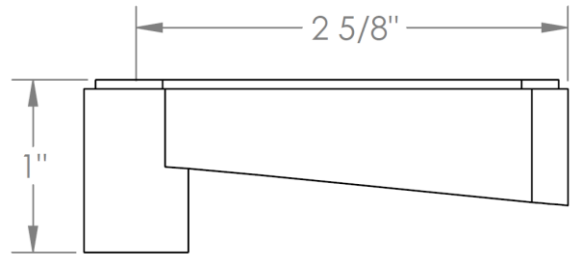

30-4.1-__

Deck Mounted Bidet Monoblock

Includes MPU7 pop-up drain

Note: Some building codes may require backflow preventers installed in the supply lines

HANDLE TRIM OPTIONS

TR24 – NORWOOD

TR25 - UNION