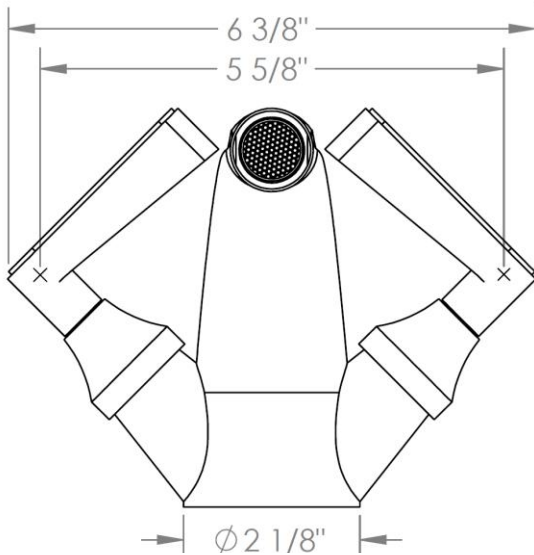

30-4.1-__

Deck Mounted Bidet Monoblock

Includes MPU7 pop-up drain

Note: Some building codes may require backflow preventers installed in the supply lines

HANDLE TRIM OPTIONS

TR24 – NORWOOD

TR25 - UNION