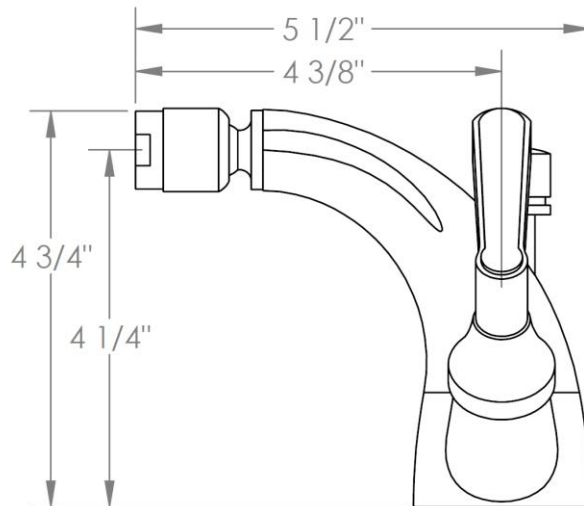

30-4.1-__

Deck Mounted Bidet Monoblock

Includes MPU7 pop-up drain

Note: Some building codes may require backflow preventers installed in the supply lines

HANDLE TRIM OPTIONS

TR24 – NORWOOD

TR25 - UNION