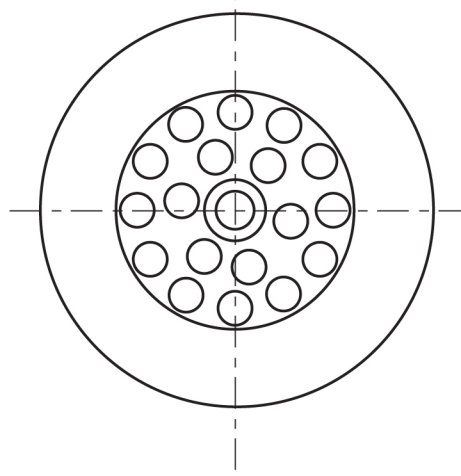

# D92 Trip Lever and Cover

#10 -24 x 1-5/8" Oval Head  
Brass Machine Screw