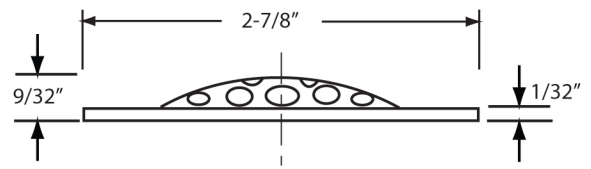

# D92 Trip Lever and Cover

#10 -24 x 1-5/8" Oval Head  
Brass Machine Screw