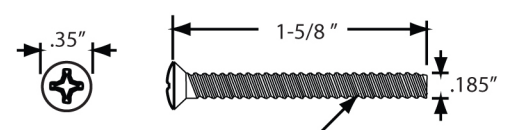

# D92 Trip Lever and Cover

#10 -24 x 1-5/8" Oval Head  
Brass Machine Screw