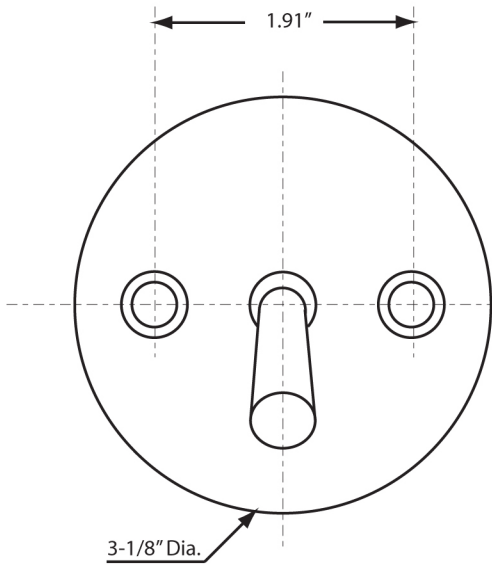

# D92 Trip Lever and Cover

#10 -24 x 1-5/8" Oval Head  
Brass Machine Screw