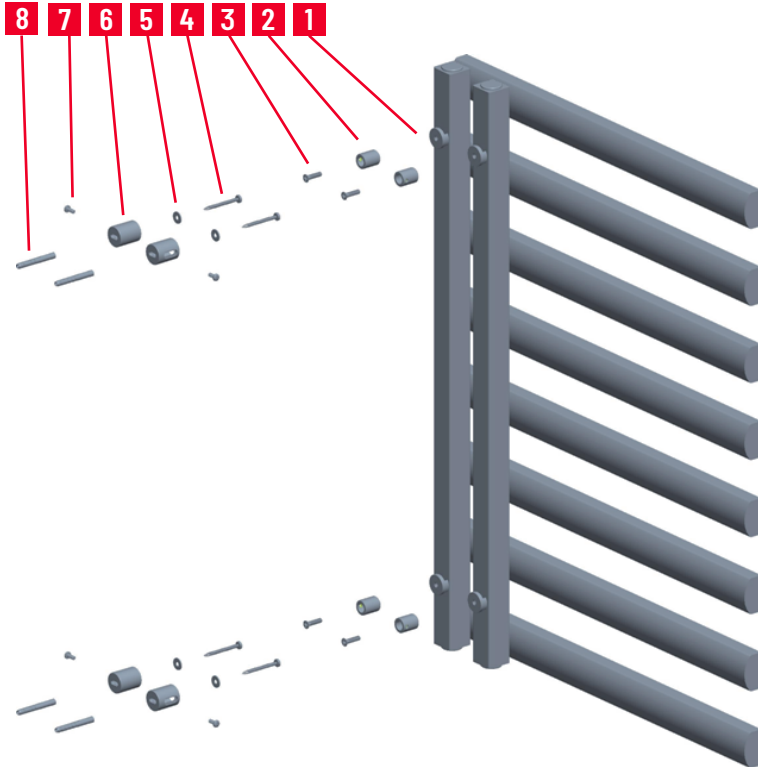

## Installation Diagram 4 - Atlantic City

1. Solid fixing lug
2. Wall support core
3. Screw
4. Wall screw
5. Washer
6. Wall support
7. Grub screw
8. Wall plug