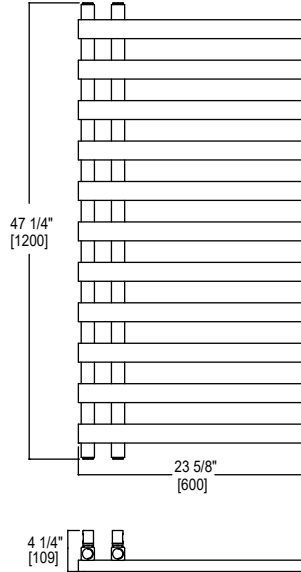

ACY-1200600