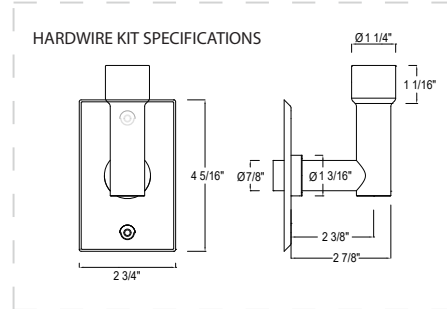

Product Code	Finishes	Sizes (mm)		Sizes (Inches)		Output (Watts/BTU)	Element Size	Number of Elements
		Height	Width	Height	Width			
ACY-0800600	PC, PN, MB, BN	800	600	31.50	23.62	522/1781	150W	8
ACY-1200600	PC, PN, MB, BN	1200	600	47.24	23.62	440/1501	300W	11

## Installation Diagram 4 - Atlantic City

1. Solid fixing lug
2. Wall support core
3. Screw
4. Wall screw
5. Washer
6. Wall support
7. Grub screw
8. Wall plug