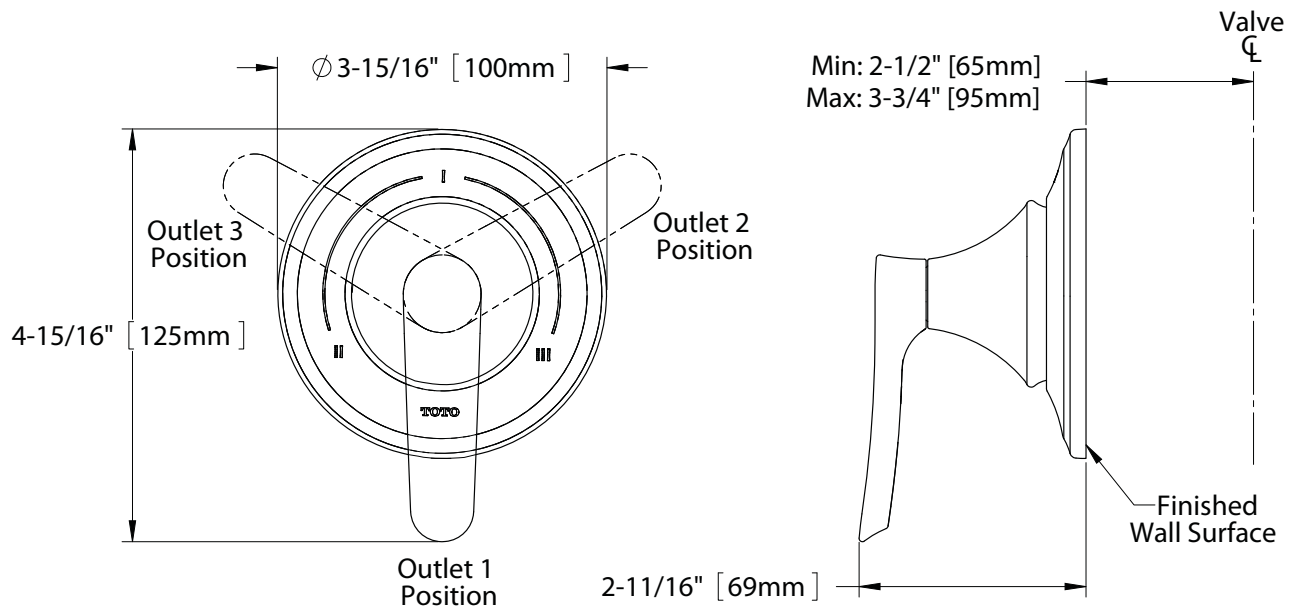

Wyeth™ Three-Way Diverter Trim

FEATURES

- Lever handle
- For use with the Three-Way Diverter Valve (TSMXW)

COLORS/FINISHES

- #CP Polished Chrome
- #BN Brushed Nickel
- #PN Polished Nickel

CODES/STANDARDS

- Meets or exceeds ASME A112.18.1/CSA B125.1
- Certifications: IAPMO(cUPC), State of Massachusetts and others
- Code Compliance: UPC, IPC, NSPC, NPC Canada, and others
- ADA compliant

PRODUCT SPECIFICATION

Three-way diverter trim shall have a lever handle. Product shall be TOTO Model TS230XW#____ and required valve shall be TSMXW sold separately.

TS230XW

Wyeth™ Three-Way Diverter Trim

SPECIFICATIONS

- Warranty Lifetime Limited Warranty (Residential Use)
One Year (Commercial Use)
- Material Brass
- Shipping Weight 1.7 lbs.
- Shipping Dimensions 7"L x 3-1/2"W x 4"H

INSTALLATION NOTES

VALVE REQUIRED:
Three-Way diverter valve with off model TSMXW sold separately.

TOTO

These dimensions and specifications are subject to change without notice