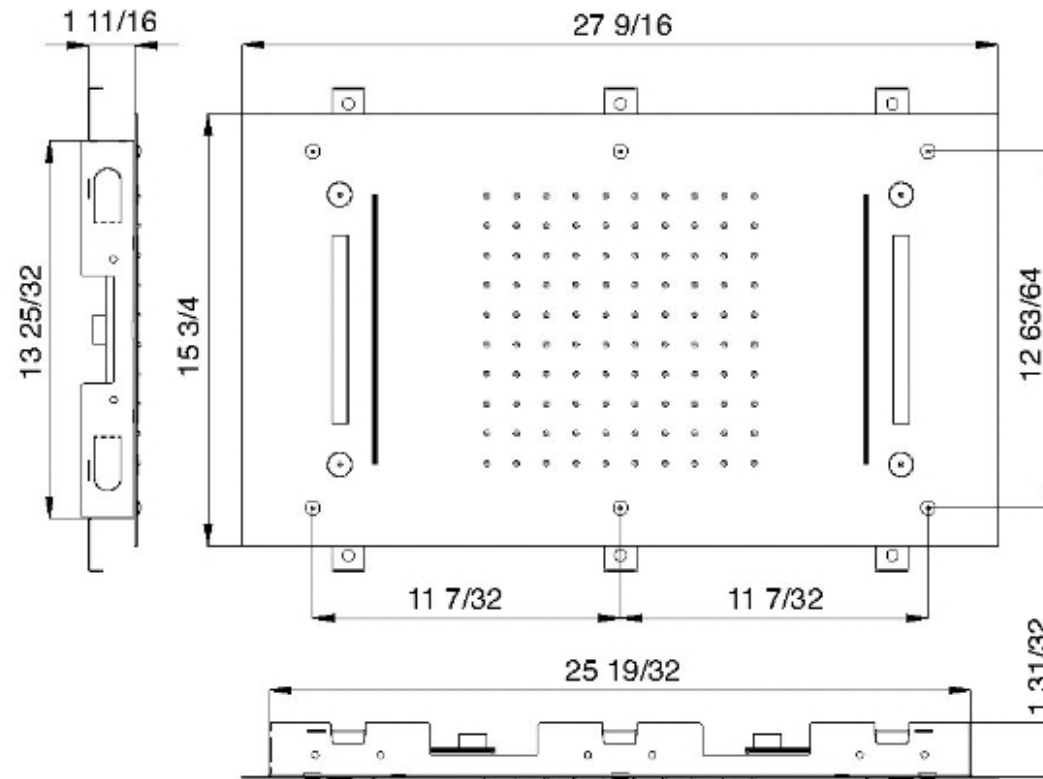

RTBR312

FINISHES:

CHROME

BRUSH NICKEL

RUBINETTERIE
treemme
instruments for water