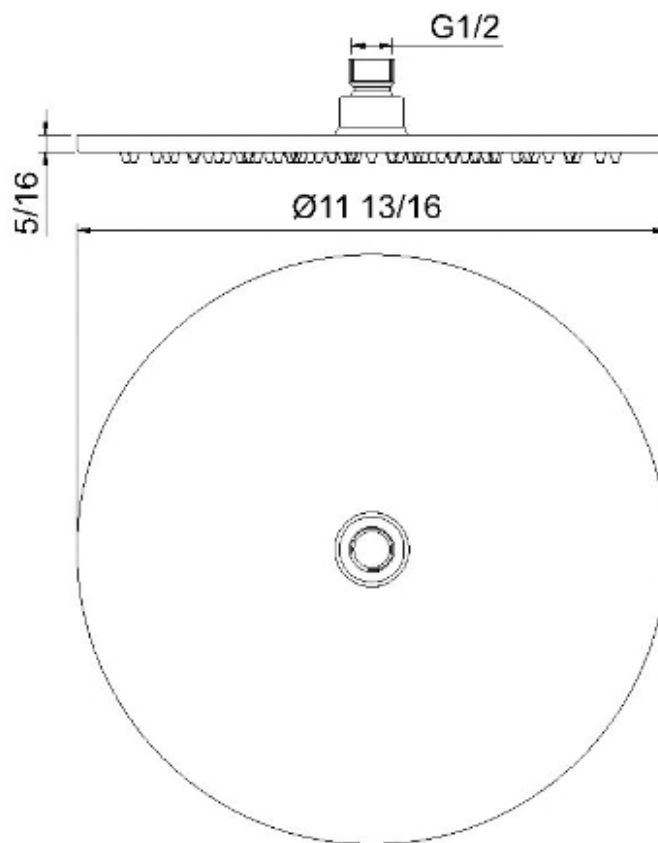

# RTBR286

12" round rain head

FINISHES:

FROSTED INOX

**tree**<sup>RUBINETTERIE</sup>**mme**  
*instruments for water*