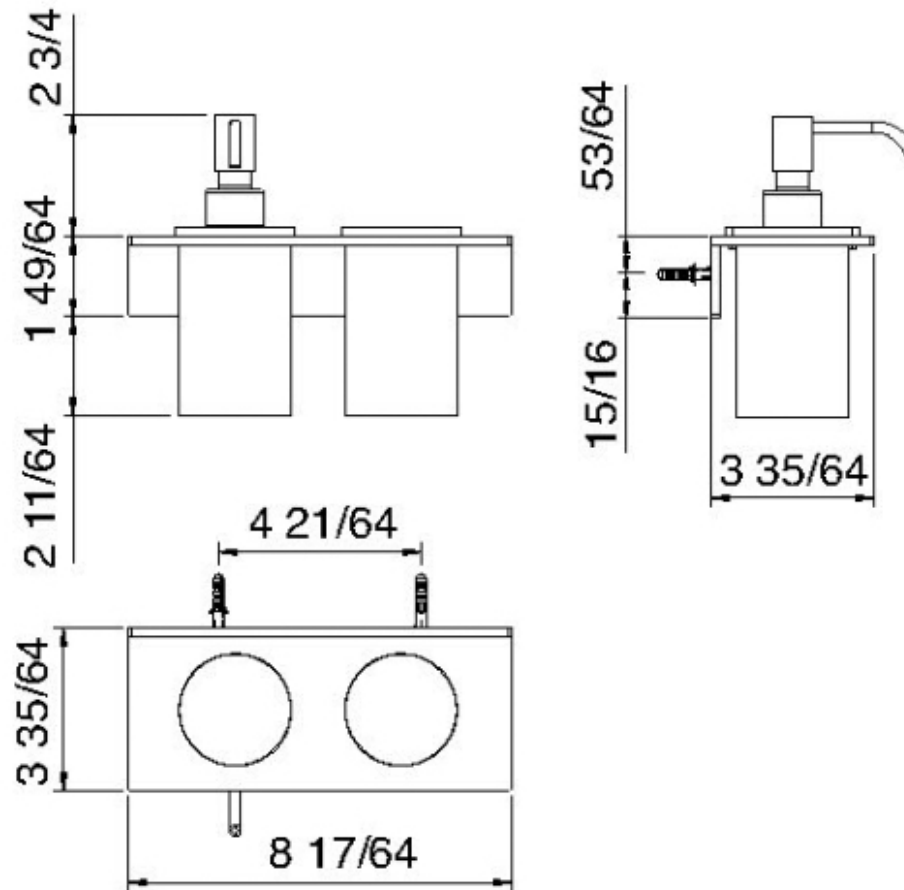

9071

Wallmount soap dispenser and tumber holder

FINISHES:

FROSTED INOX

RUBINETTERIE
tremme
instruments for water