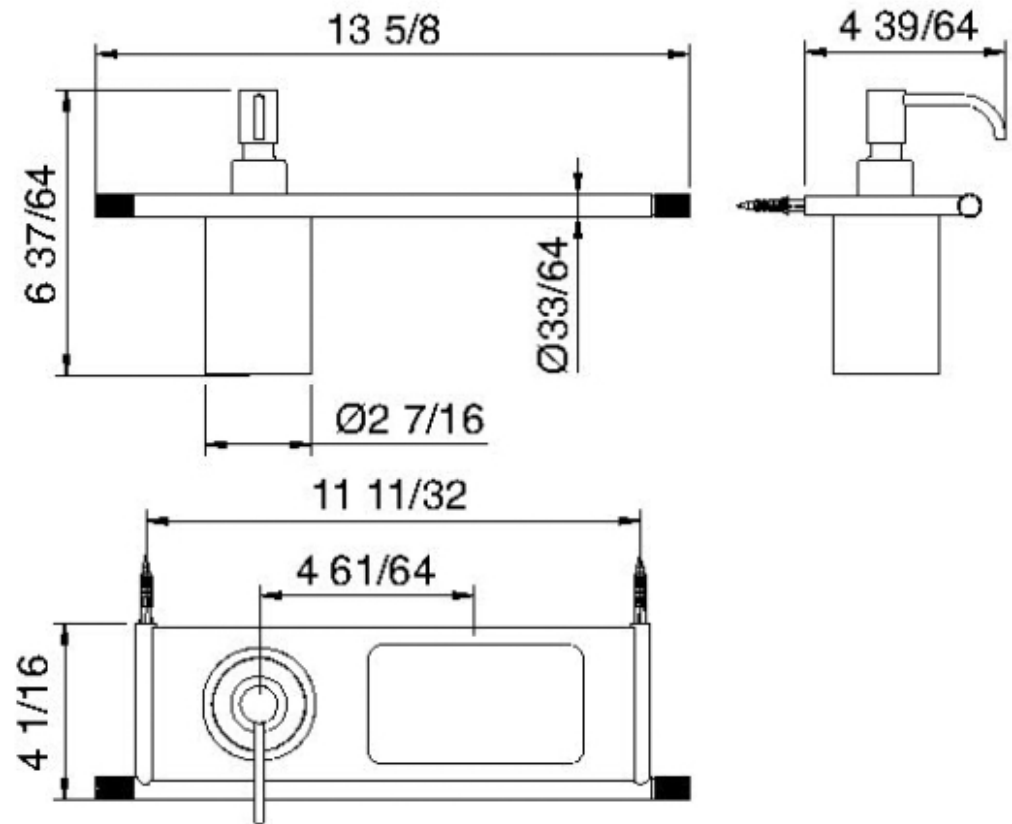

8372

Wallmount shelf with soap dispenser

FINISHES:

FROSTED INOX

treeemme RUBINETTERIE
instruments for water