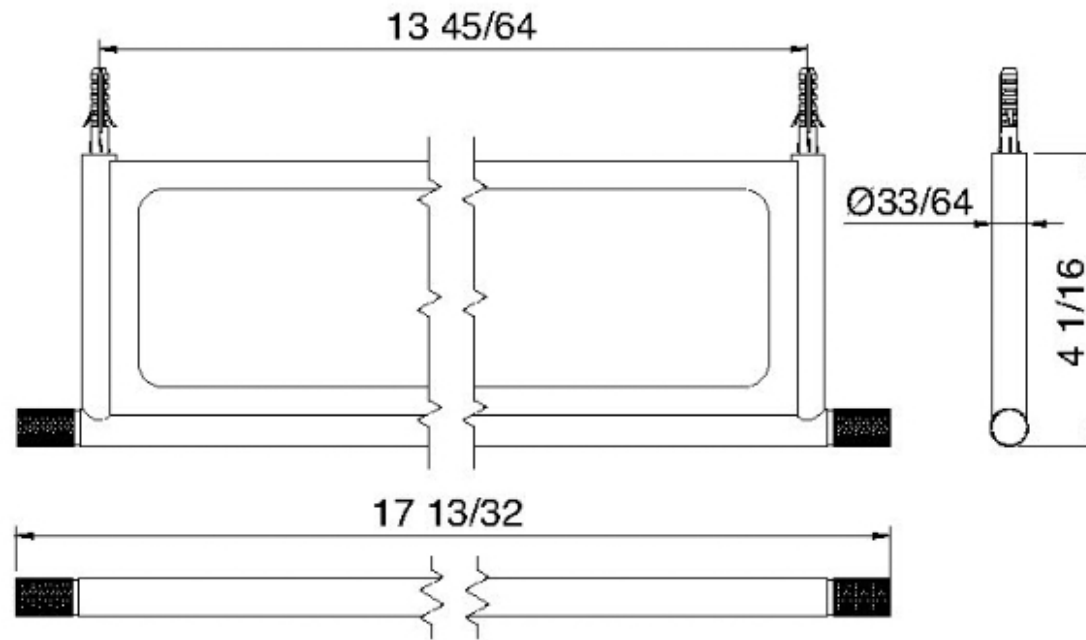

# 8316

14 7/16 " wallmount shelf

FINISHES:

FROSTED INOX

**treeemme** RUBINETTERIE  
*instruments for water*