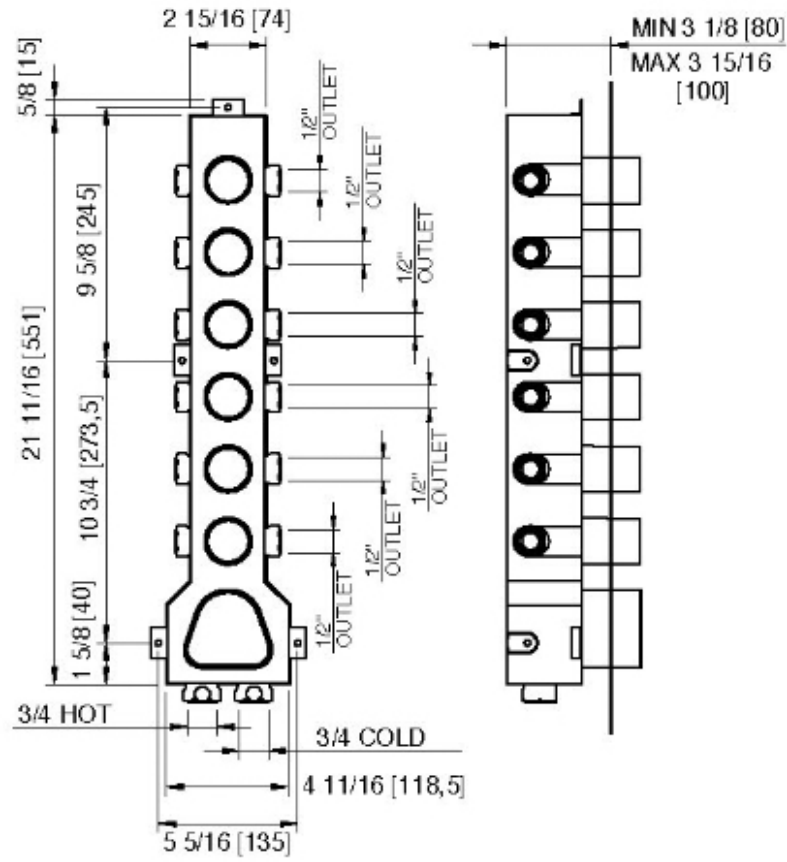

7264ZZ30

6-way thermostatic valve

FINISHES:

FROSTED INOX

treeemme RUBINETTERIE
instruments for water