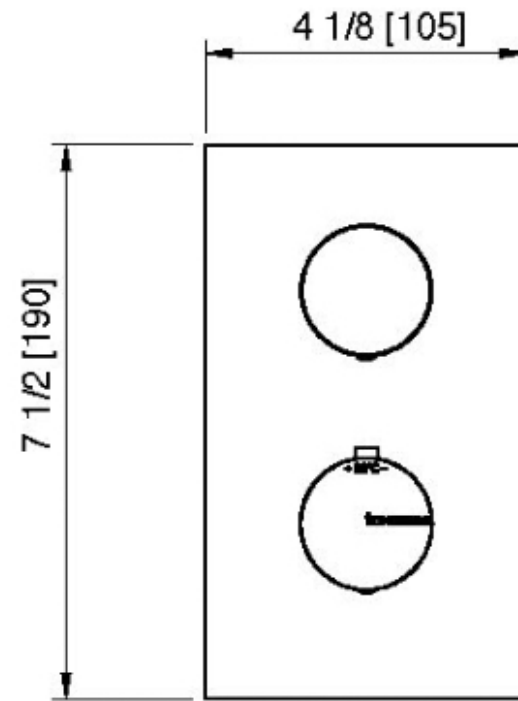

6087__35

Square trim set with knurled shut-off handle

FINISHES:

FROSTED INOX

RUBINETTERIE
tremme
instruments for water