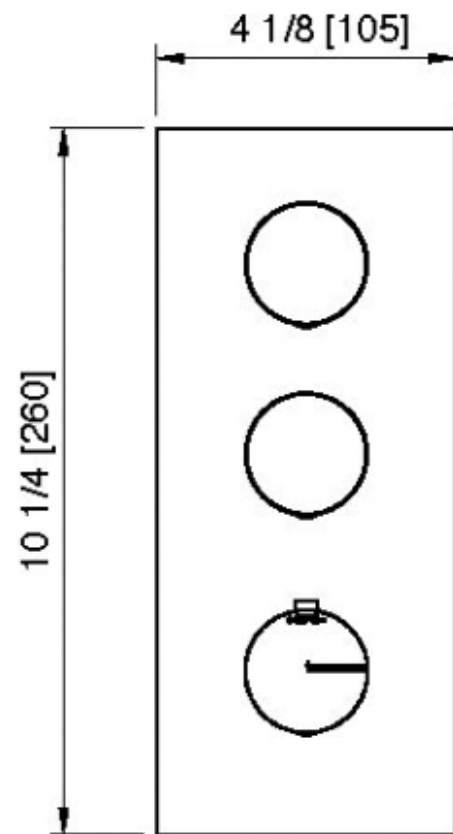

6086__35

FINISHES:

FROSTED INOX

tree^{RUBINETTERIE}**emme**
instruments for water