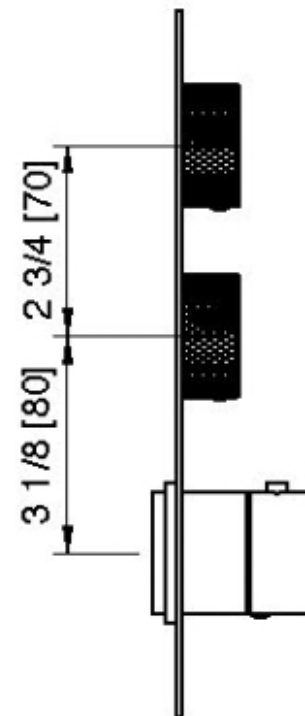

6086__35

FINISHES:

FROSTED INOX

tree^{RUBINETTERIE}**emme**
instruments for water