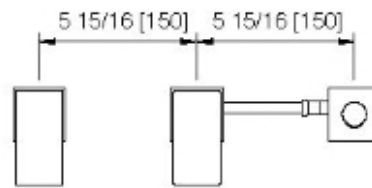

2869

3-piece deckmount handshower without spout

FINISHES:

FROSTED INOX

Recommended / Recommandé

RUBINETTERIE
treemme
instruments for water