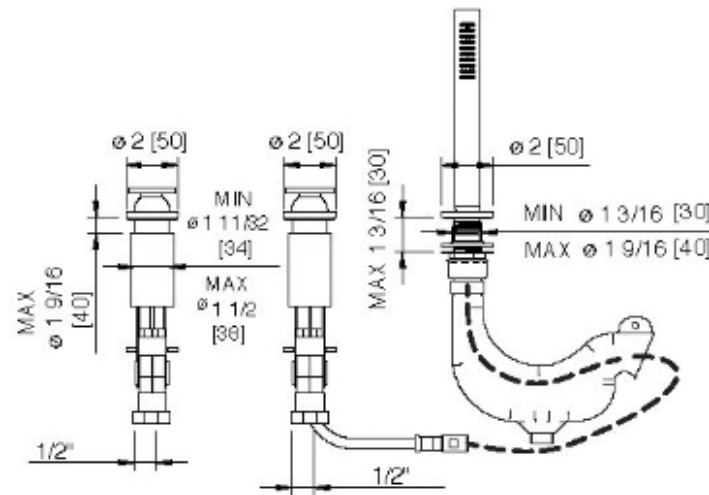

2869

3-piece deckmount handshower without spout

FINISHES:

FROSTED INOX

Recommended / Recommandé

RUBINETTERIE
treemme
instruments for water