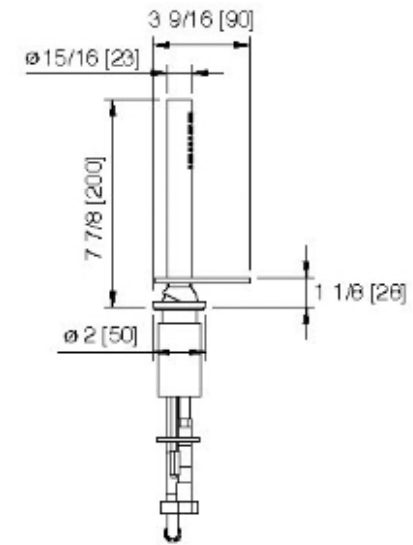

2869

3-piece deckmount handshower without spout

FINISHES:

FROSTED INOX

Recommended / Recommandé

RUBINETTERIE
treemme
instruments for water