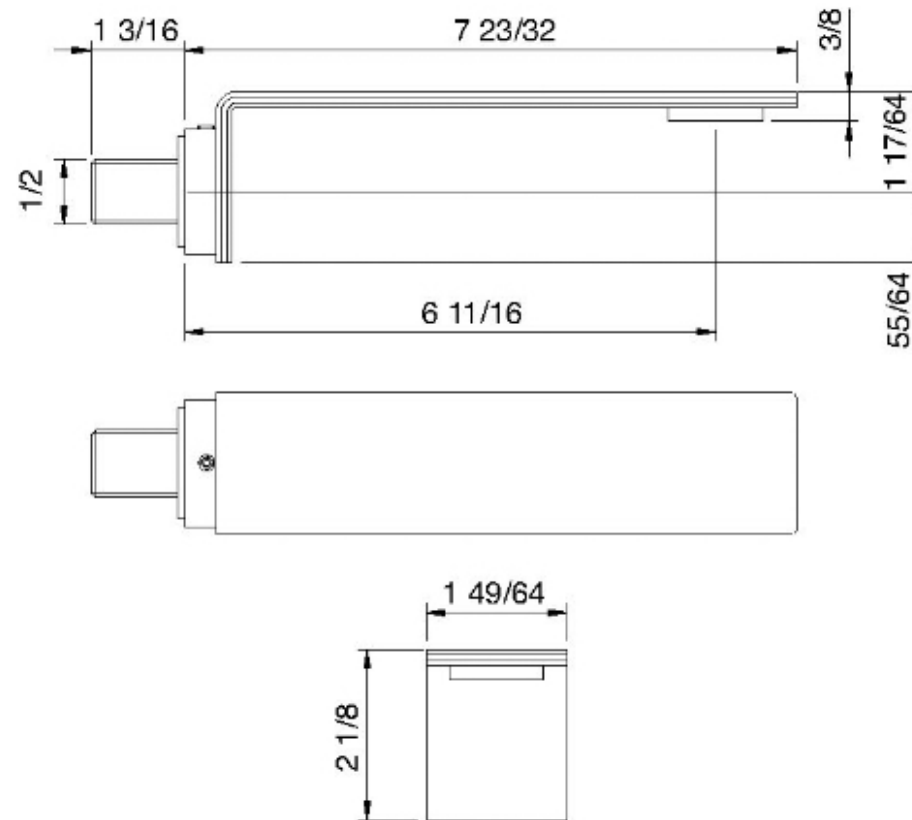

2863

Wallmount faucet spout

FINISHES:

FROSTED INOX

treeemme RUBINETTERIE
instruments for water