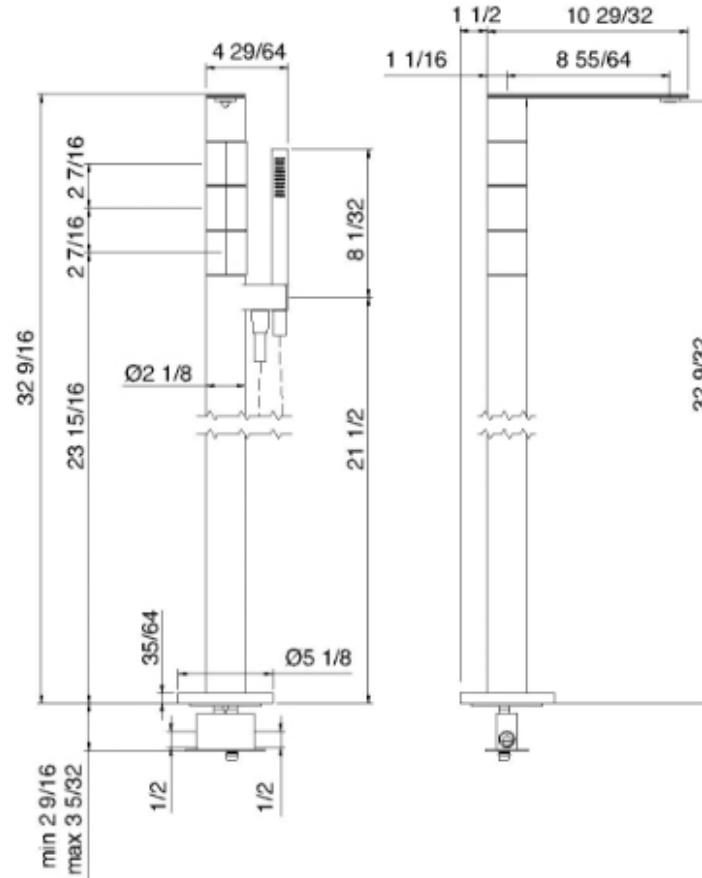

2584__05

Floormount tub filler with handshower

FINISHES:

FROSTED INOX

RUBINETTERIE
treemme
instruments for water