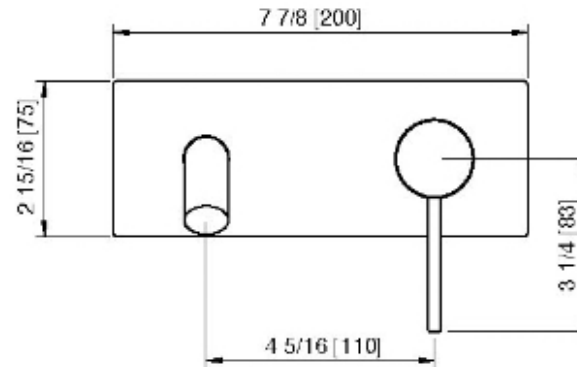

13A5__02

Wallmount lavatory faucet – Requires rough AA51A5ZZ01

FINISHES:

FROSTED INOX

RUBINETTERIE
treemme
instruments for water