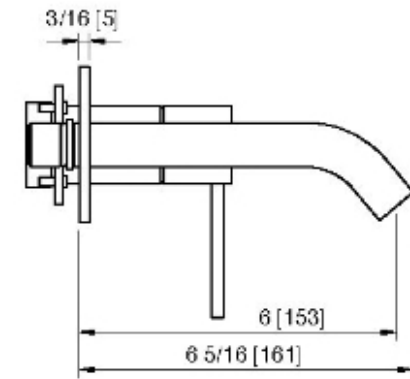

13A5__02

Wallmount lavatory faucet – Requires rough AA51A5ZZ01

FINISHES:

FROSTED INOX

RUBINETTERIE
treemme
instruments for water