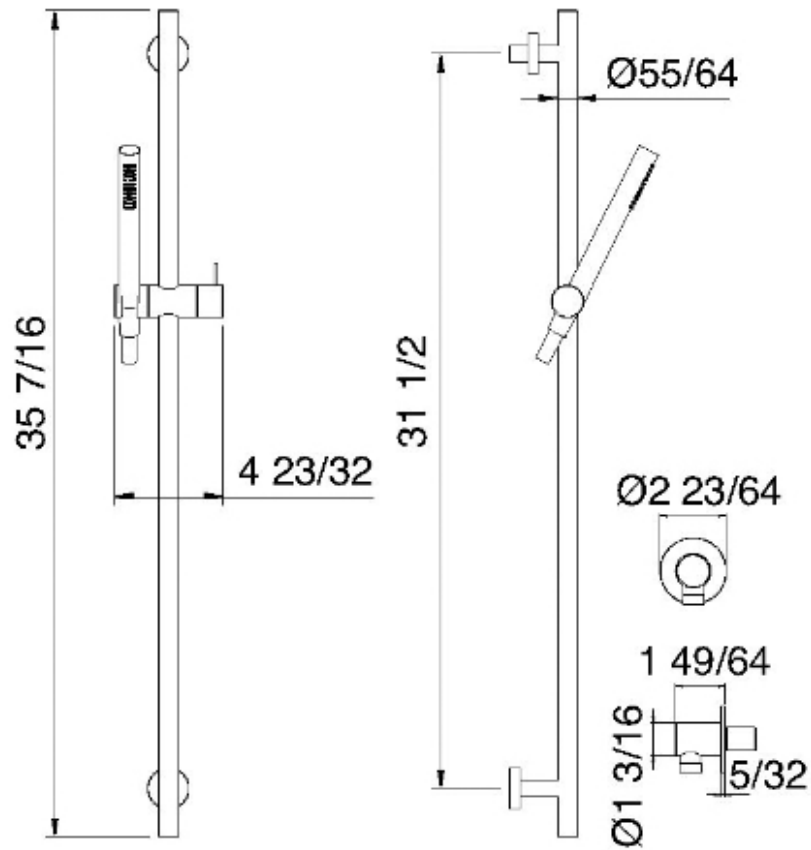

1347__01

Complete shower rail and waterway

FINISHES:

FROSTED INOX

RUBINETTERIE
treemme
instruments for water