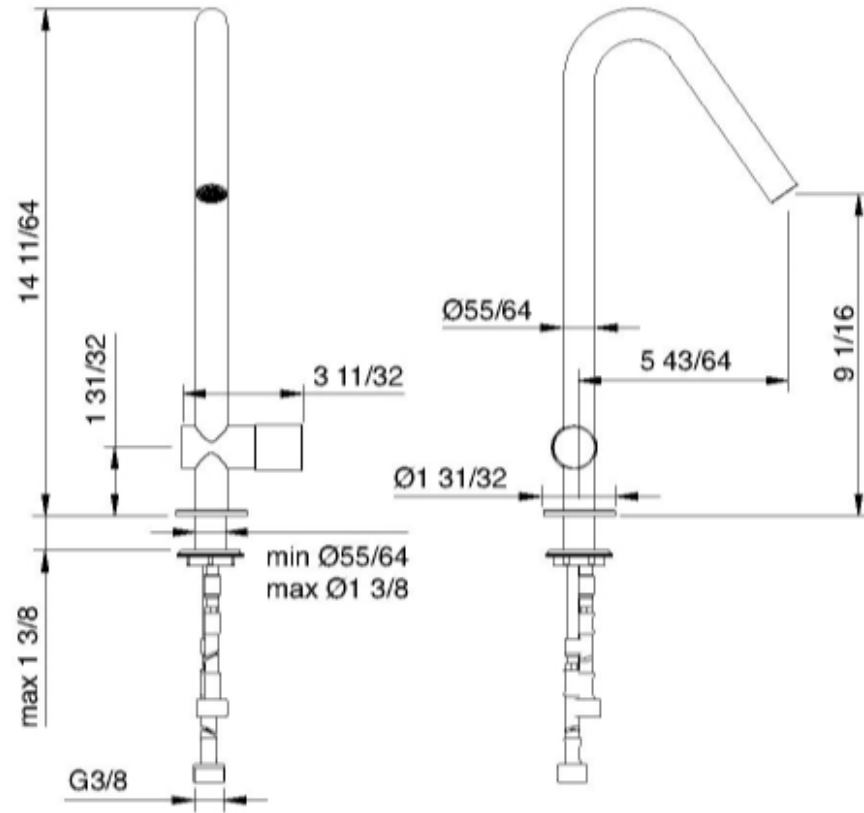

# 1134

Single stream mode bar & kitchen faucet with one handle

FINISHES:

FROSTED INOX

RUBINETTERIE  
**treemme**  
*instruments for water*