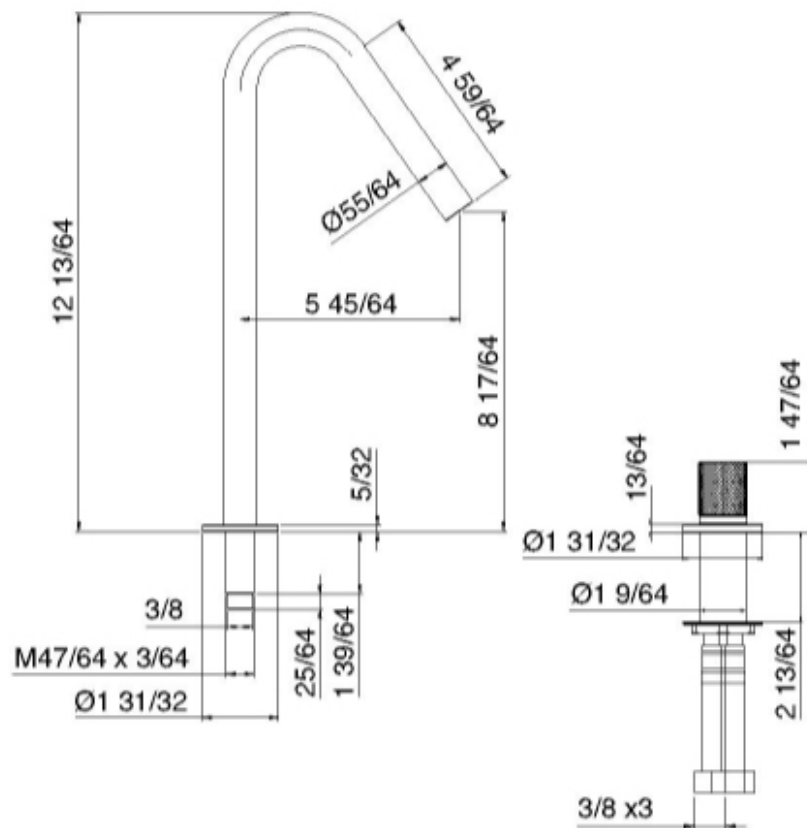

1133

Single stream mode bar & kitchen faucet with side handle

FINISHES:

FROSTED INOX

RUBINETTERIE
tremme
instruments for water