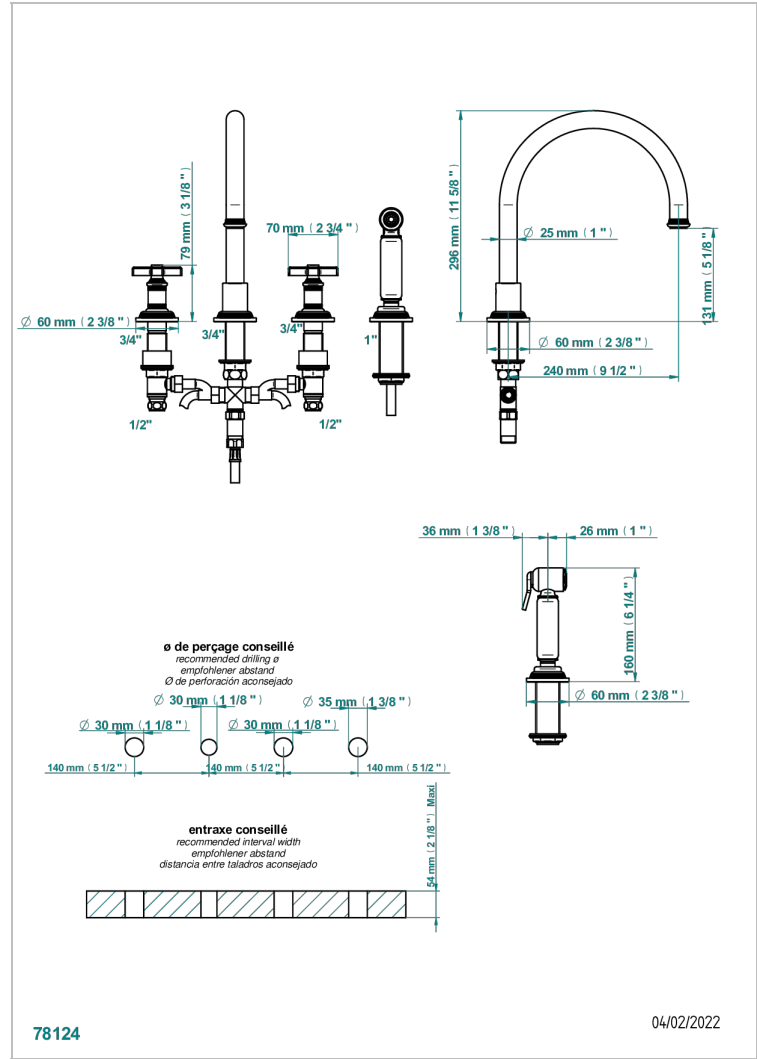

# WEST COAST CROSS HANDLES, WITH GUILLOCHE DECOR

U9C-4211/US

Three hole kitchen faucet with side spray

## CHARACTERISTIC

- West coast cross handles, with Guilloché decor
- Three hole kitchen faucet with side spray