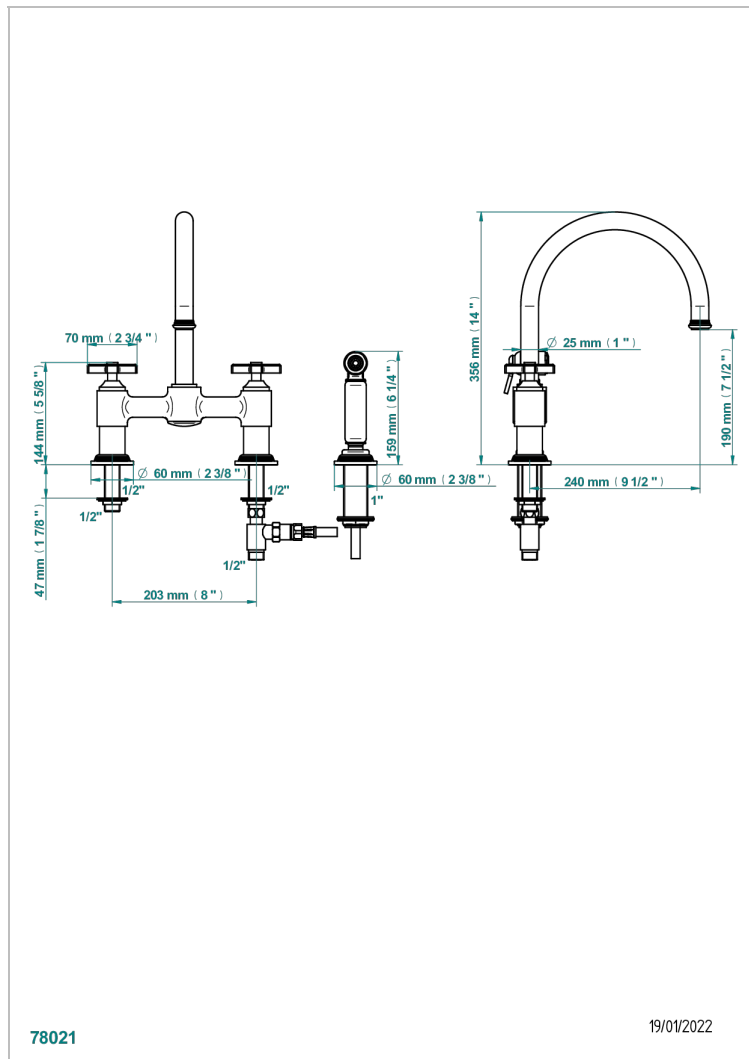

# WEST COAST CROSS HANDLES, WITH GUILLOCHE DECOR

U9C-159DM/US

Two hole bridge kitchen faucet with side spray

## CHARACTERISTIC

- West coast cross handles, with Guilloché decor
- Two hole bridge kitchen faucet with side spray