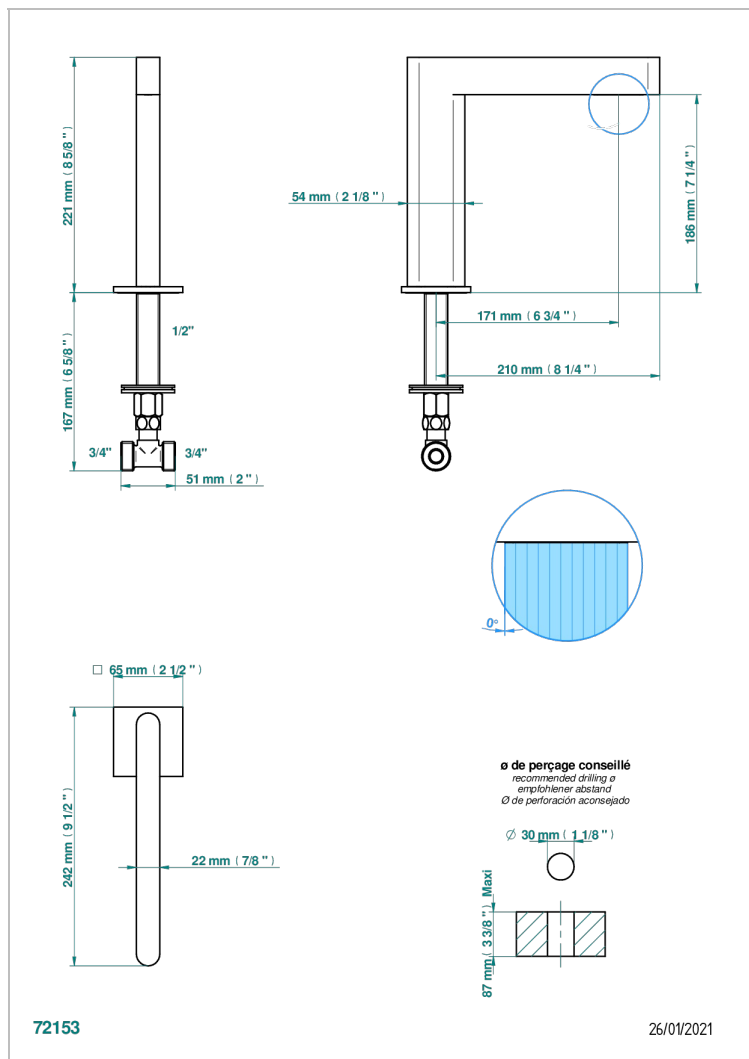

# ICON-X CARBON GOLD

U7S-29SG

Bathtub spout

THG<sup>®</sup>  
PARIS

## CHARACTERISTIC

- Icon-x carbon gold
- Bathtub spout