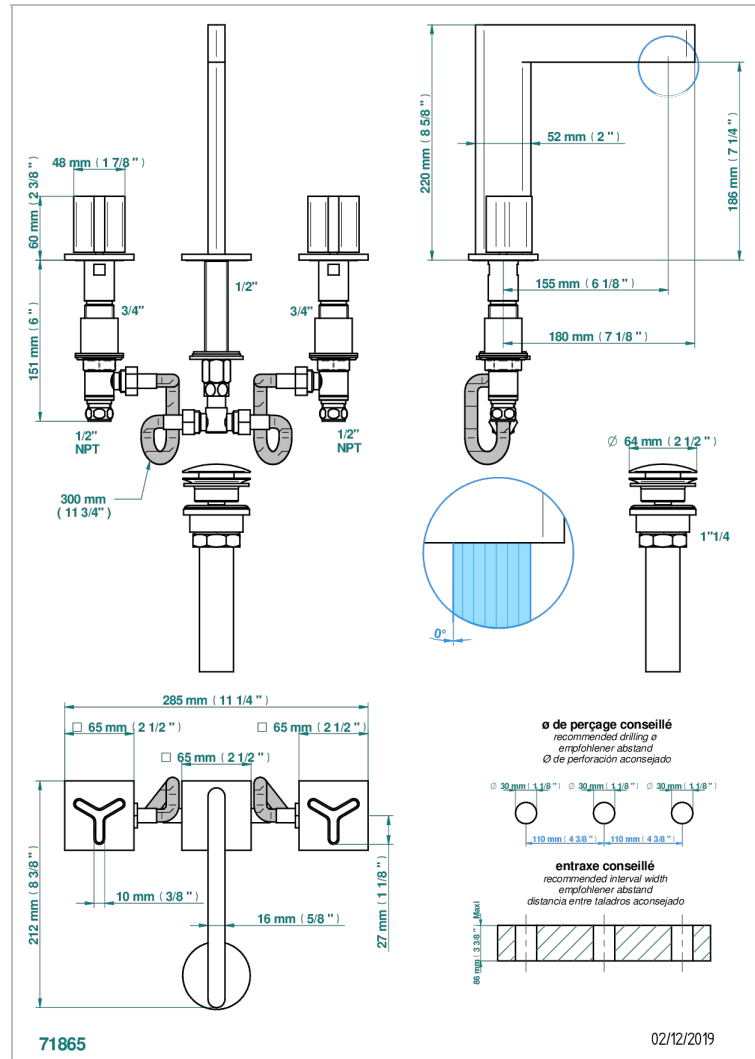

ICON-X METAL INLAY

U7J-151/US

Widespread lavatory set with drain

CHARACTERISTIC

- Icon-x metal inlay
- Widespread lavatory set with drain

AVAILABLE FINITIONS

Blush PVD - H62
Brass color PVD - H49
Brown bronze color PVD - F33
Chrome polished - A02
Gold color PVD - H52
Gold mat - F07

Nickel color PVD - H55
Nickel polished - B01
Polished chrome with gold inlay - GA1
Soft gold - F30
Soft matt gold - F31
Umber PVD - H66