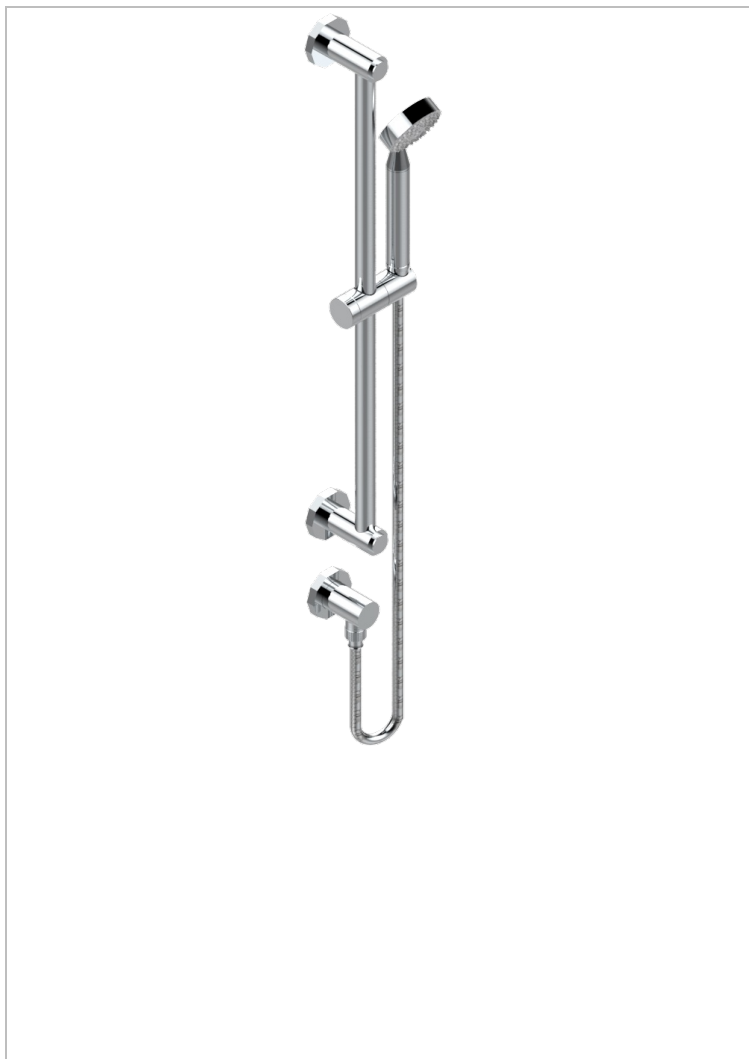

LES ONDES WITH LEVER HANDLES

G8B-58/US

Slide bar with handsower and elbow

CHARACTERISTIC

- Les Ondes with lever handles
- Slide bar with handsower and elbow

AVAILABLE FINITIONS

Blush PVD - H62
Brass color PVD - H49
Brown bronze color PVD - F33
Chrome polished - A02
Chrome polished / gold polished - G02
Copper antique matt, coated - H07

Gold color PVD - H52
Gold mat - F07
Gold polished - F01
Graphite PVD - H64
Light coated bronze - D01
Matt Umber PVD - H67

Matt blush PVD - H60
Matt brass color PVD - H50
Matt brown bronze color PVD - F34
Matt chrome (American satin) - C02
Matt gold color PVD - H53
Matt graphite PVD - H65

Matt nickel (American satin) - C01
Matt nickel color PVD - H56
Nickel antique / Sovereign - H28
Nickel color PVD - H55
Nickel polished - B01
Silver polished, antique - H03

Soft gold - F30
Soft matt gold - F31
Umber PVD - H66