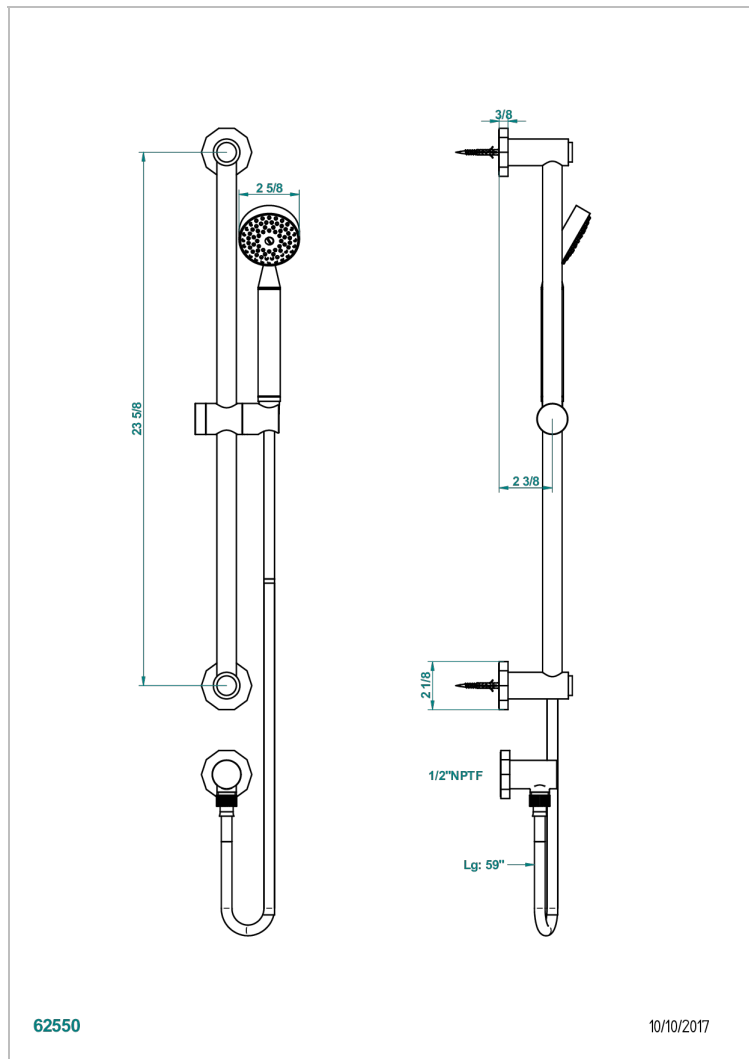

LES ONDES WITH LEVER HANDLES

G8B-58/US

Slide bar with handsower and elbow

CHARACTERISTIC

- Les Ondes with lever handles
- Slide bar with handsower and elbow

AVAILABLE FINITIONS

Blush PVD - H62
Brass color PVD - H49
Brown bronze color PVD - F33
Chrome polished - A02
Chrome polished / gold polished - G02
Copper antique matt, coated - H07

Gold color PVD - H52
Gold mat - F07
Gold polished - F01
Graphite PVD - H64
Light coated bronze - D01
Matt Umber PVD - H67

Matt blush PVD - H60
Matt brass color PVD - H50
Matt brown bronze color PVD - F34
Matt chrome (American satin) - C02
Matt gold color PVD - H53
Matt graphite PVD - H65

Matt nickel (American satin) - C01
Matt nickel color PVD - H56
Nickel antique / Sovereign - H28
Nickel color PVD - H55
Nickel polished - B01
Silver polished, antique - H03

Soft gold - F30
Soft matt gold - F31
Umber PVD - H66