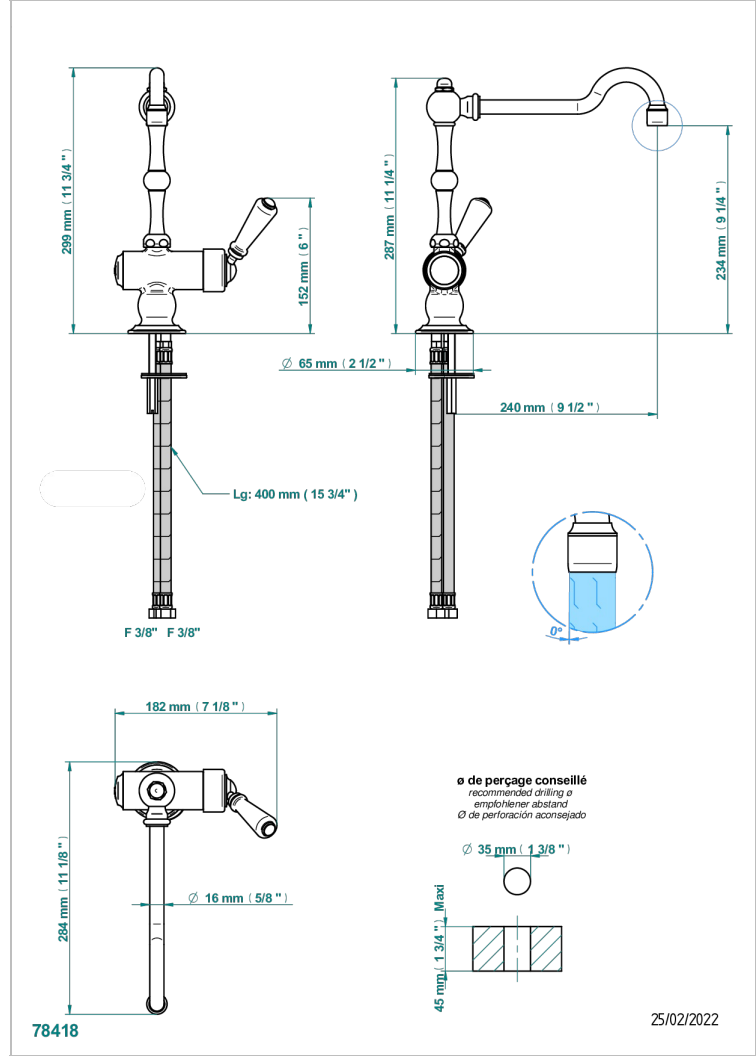

1900 KITCHEN

G76-6181N/US

Single hole kitchen faucet with swivel spout

CHARACTERISTIC

- 1900 Kitchen
- Single hole kitchen faucet with swivel spout

AVAILABLE FINITIONS

- Chrome polished - A02
- Light coated bronze - D01
- Matt nickel (American satin) - C01
- Nickel polished - B01