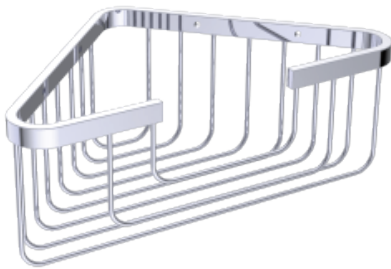

Wire Basket

- Zinc back plate
- Mounting kit included

PRODUCT SPECIFICATION SHEET

WIRE BASKET SERIES

SYD-WB-1-PC

FEATURES

- MODERN DESIGN
- CAST BACKINGS
- ZINC+STEEL COMPOSITION
- WALL MOUNTED

FINISHES IN STOCK

- POLISHED CHROME (PC)
- BRUSHED NICKEL (BN)

MATERIAL

- ZINC
- STAINLESS STEEL 304

WARRANTY

- LIFETIME LIMITED (RESIDENTIAL USE)
- ONE YEAR (COMMERCIAL USE)

Product Code	Name	Finishes	Sizes (mm)			Sizes (Inches)		
			Length	Width	Height	Length	Width	Height
SYD - WB-1	Wire Basket	PC, BN	252	60	150	10	2 3/8	5 7/8
SYD - WB-2	Wire Basket	PC, BN	252	98	150	10	3 7/8	5 7/8
SYD - WB-3	Wire Basket	PC, BN	132	34	92	5 3/16	1 5/16	3 5/8

Bathroom Accessories

Wire Basket

- Zinc back plate
- Mounting kit included

Wire Basket
SYD-WB-1-PC

Wire Basket
SYD-WB-2-PC

Wire Basket
SYD-WB-3-PC