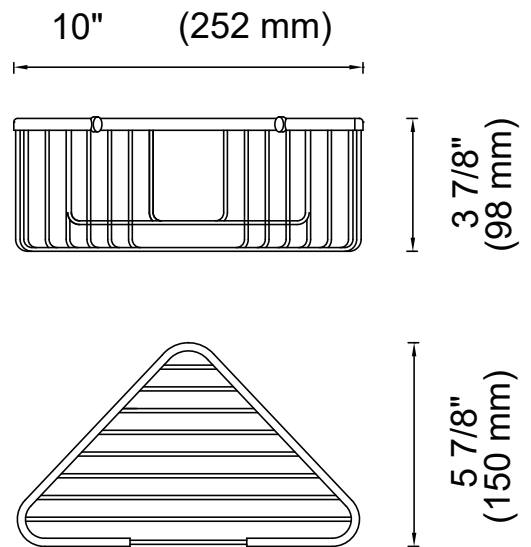

- POLISHED CHROME (PC)
- BRUSHED NICKEL (BN)

MATERIAL

- ZINC
- STAINLESS STEEL 304

WARRANTY

- LIFETIME LIMITED (RESIDENTIAL USE)
- ONE YEAR (COMMERCIAL USE)

Product Code	Name	Finishes	Sizes (mm)			Sizes (Inches)		
			Length	Width	Height	Length	Width	Height
SYD - WB-1	Wire Basket	PC, BN	252	60	150	10	2 3/8	5 7/8
SYD - WB-2	Wire Basket	PC, BN	252	98	150	10	3 7/8	5 7/8
SYD - WB-3	Wire Basket	PC, BN	132	34	92	5 3/16	1 5/16	3 5/8

Bathroom Accessories

Wire Basket

- Zinc back plate
- Mounting kit included

Wire Basket
SYD-WB-1-PC

Wire Basket
SYD-WB-2-PC

Wire Basket
SYD-WB-3-PC