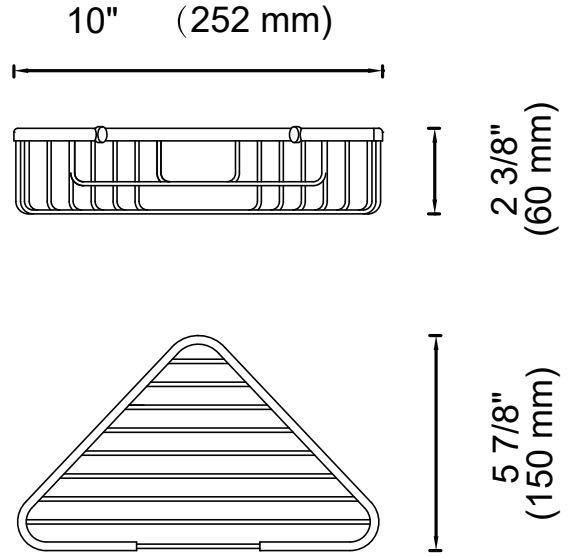

Wire Basket

- Zinc back plate
- Mounting kit included

PRODUCT SPECIFICATION SHEET

WIRE BASKET SERIES

SYD-WB-1-PC

FEATURES

- MODERN DESIGN
- CAST BACKINGS
- ZINC+STEEL COMPOSITION
- WALL MOUNTED

FINISHES IN STOCK

- POLISHED CHROME (PC)
- BRUSHED NICKEL (BN)

MATERIAL

- ZINC
- STAINLESS STEEL 304

WARRANTY

- LIFETIME LIMITED (RESIDENTIAL USE)
- ONE YEAR (COMMERCIAL USE)

Product Code	Name	Finishes	Sizes (mm)			Sizes (Inches)		
			Length	Width	Height	Length	Width	Height
SYD - WB-1	Wire Basket	PC, BN	252	60	150	10	2 3/8	5 7/8
SYD - WB-2	Wire Basket	PC, BN	252	98	150	10	3 7/8	5 7/8
SYD - WB-3	Wire Basket	PC, BN	132	34	92	5 3/16	1 5/16	3 5/8

Bathroom Accessories

Wire Basket

- Zinc back plate
- Mounting kit included

Wire Basket
SYD-WB-1-PC

Wire Basket
SYD-WB-2-PC

Wire Basket
SYD-WB-3-PC