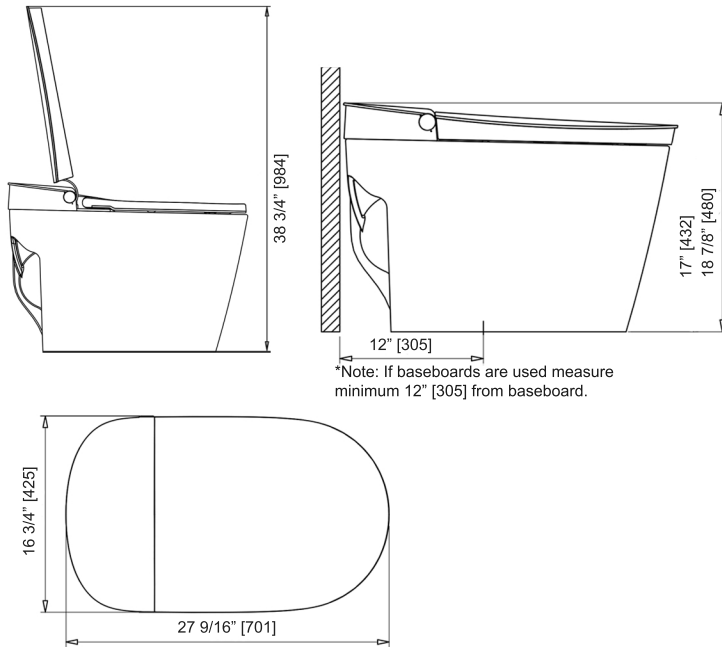

STUDIOLUX

SLi 4000

ONE PIECE INTELLIGENT TOILET

*Note: If baseboards are used measure minimum 12" [305] from baseboard.

Features

Dimensions	L 27 9/16" x W 16 3/4" x H 18 7/8"	
Weight	110 lbs (50 kg)	
Material Finish	Vitreous China, ABS Scratch Resistant Lid and Micro Shield™ Antibacterial Glaze	
Color	White	
Water Consumption	Siphon Jet Rimless Dual Flush 1.28/1.0 GPF (4.8/3.8 LPF)	
Configuration	12" Rough In	Adjustable Water Temperature (5 Levels)
	Floor mounted/ Siphonic	Instantly Warm Water Temperature
	Elongated Bowl Shape	Adjustable Shower and Massaging
	ADA Height Toilet Bowl	Adjustable Self-Warming Seat (5 Levels)
	Pump Operated	Programmable User Profiles
	Auto Flush Feature	Automated Hands-Free Seat and Lid
	Rear/Lady Wash	Micro Shield™ Antibacterial Glaze
	Warm Air Dryer	ABS Scratch Resistant Seat Lid
	Deodorizer	Removable SS Wand for Cleaning

Codes/Standards

ASME A112.19.2-2013/CSA B45.1-13, ASSE 1002
 PREMIUM High-Efficiency toilet (HET)
 MAP RATING HIGHLY RECOMMENDED FLUSH PERFORMANCE
 EPA WaterSense®

Details

The SLi 4000 Toilet features sharp geometric curves while conveying a modern style. Our SLi 4000 Intelligent Toilet is equipped with a bottom inlet, vertical outlet, dual flush, Micro Shield™ Antibacterial glaze, a silent seat and 12" rough-in dimension.