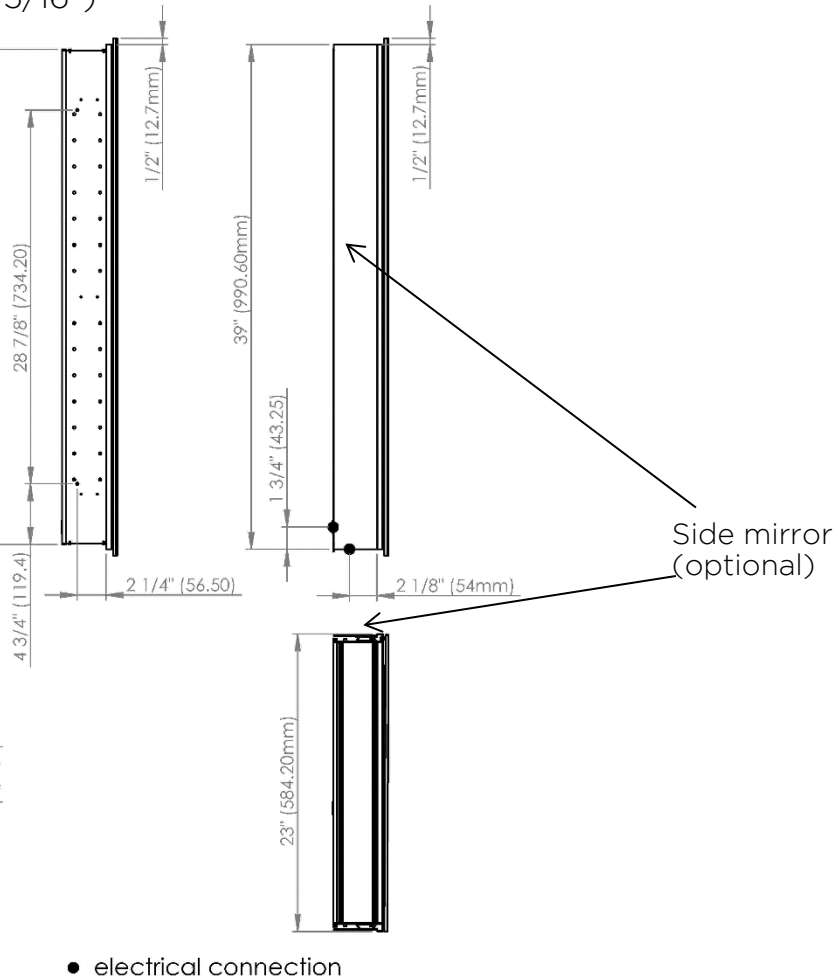

SIDLER®

Model#	10.23404.001
Model	1/23-1/4" x 40"

Including:

- Electrical Outlet
- Silverlasting™ double-sided mirror doors (left and right option)
- 4 Glass shelves
- Blum soft-close hinges
- Mirrored interior
- Anodized aluminum body

Recessed (Rough Opening 22 5/16" x 38 5/16")

Surface Mount

7626 Winston Street
Burnaby, BC V5A 2H4
CANADA

Phone: 604 415 2422
Toll Free: 888 415 2422
Fax: 604 415 2433

info@sidler-international.com
www.sidler-international.com