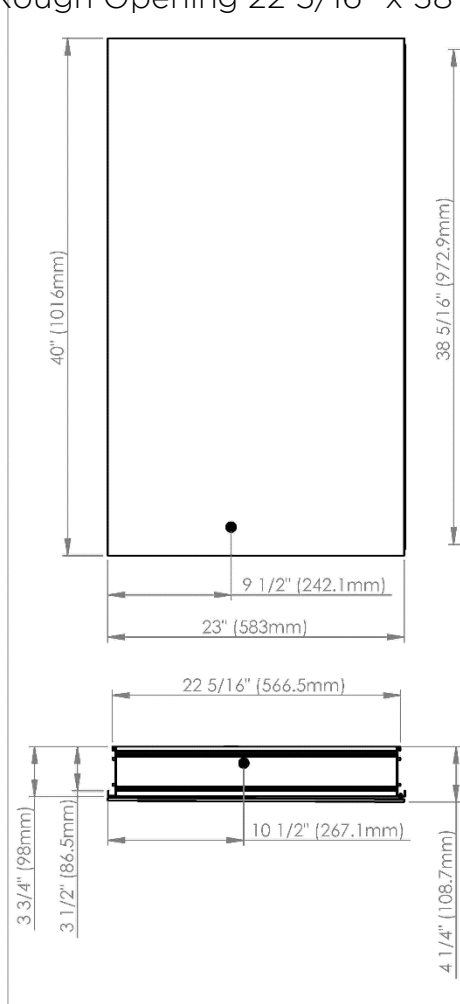

SIDLER®

Model#	10.23404.001
Model	1/23-1/4" x 40"

Including:

- Electrical Outlet
- Silverlasting™ double-sided mirror doors (left and right option)
- 4 Glass shelves
- Blum soft-close hinges
- Mirrored interior
- Anodized aluminum body

Recessed (Rough Opening 22 5/16" x 38 5/16")

Surface Mount

7626 Winston Street
Burnaby, BC V5A 2H4
CANADA

Phone: 604 415 2422
Toll Free: 888 415 2422
Fax: 604 415 2433

info@sidler-international.com
www.sidler-international.com