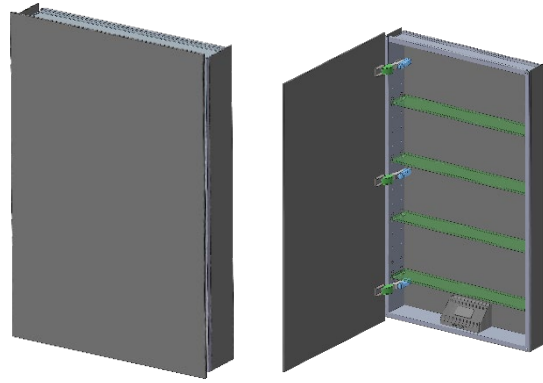

SIDLER®

Model#	10.23404.001
Model	1/23-1/4" x 40"

Including:

- Electrical Outlet
- Silverlasting™ double-sided mirror doors (left and right option)
- 4 Glass shelves
- Blum soft-close hinges
- Mirrored interior
- Anodized aluminum body

Recessed (Rough Opening 22 5/16" x 38 5/16")

Surface Mount

7626 Winston Street
Burnaby, BC V5A 2H4
CANADA

Phone: 604 415 2422
Toll Free: 888 415 2422
Fax: 604 415 2433

info@sidler-international.com
www.sidler-international.com