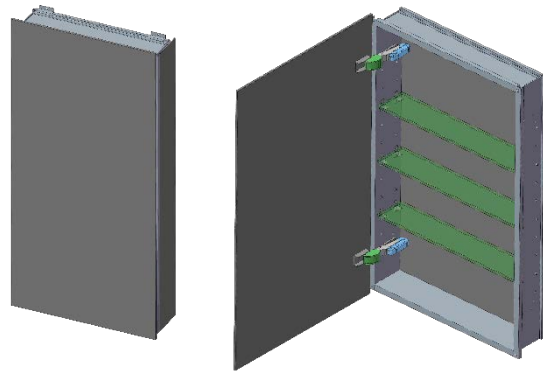

SIDLER®

Model#	10.15314.000
Model	1/15" x 31" x 4"

Including:

- Silverlasting™ double-sided mirror doors (left and right option)
- 3 Glass shelves
- Blum soft-close hinges
- Mirrored interior
- Anodized aluminum body

Recessed (Rough Opening 14 5/16" x 29 5/16")

Surface Mount

7626 Winston Street
Burnaby, BC V5A 2H4
CANADA

Phone: 604 415 2422
Toll Free: 888 415 2422
Fax: 604 415 2433

info@sidler-international.com
www.sidler-international.com