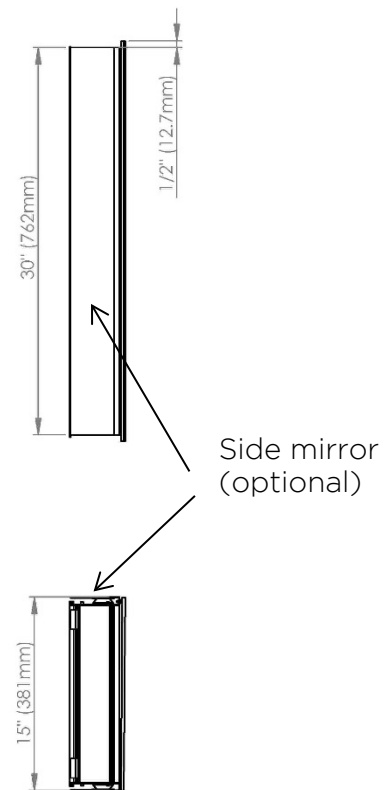

SIDLER®

Model#	10.15314.000
Model	1/15" x 31" x 4"

Including:

- Silverlasting™ double-sided mirror doors (left and right option)
- 3 Glass shelves
- Blum soft-close hinges
- Mirrored interior
- Anodized aluminum body

Recessed (Rough Opening 14 5/16" x 29 5/16")

Surface Mount

7626 Winston Street
Burnaby, BC V5A 2H4
CANADA

Phone: 604 415 2422
Toll Free: 888 415 2422
Fax: 604 415 2433

info@sidler-international.com
www.sidler-international.com