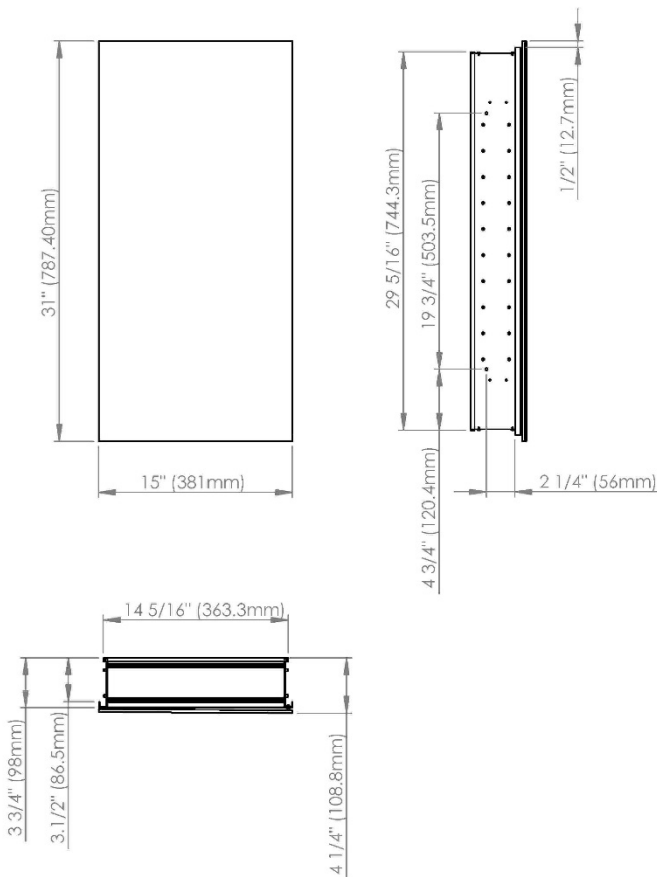

SIDLER®

Model#	10.15314.000
Model	1/15" x 31" x 4"

Including:

- Silverlasting™ double-sided mirror doors (left and right option)
- 3 Glass shelves
- Blum soft-close hinges
- Mirrored interior
- Anodized aluminum body

Recessed (Rough Opening 14 5/16" x 29 5/16")

Surface Mount

7626 Winston Street
Burnaby, BC V5A 2H4
CANADA

Phone: 604 415 2422
Toll Free: 888 415 2422
Fax: 604 415 2433

info@sidler-international.com
www.sidler-international.com