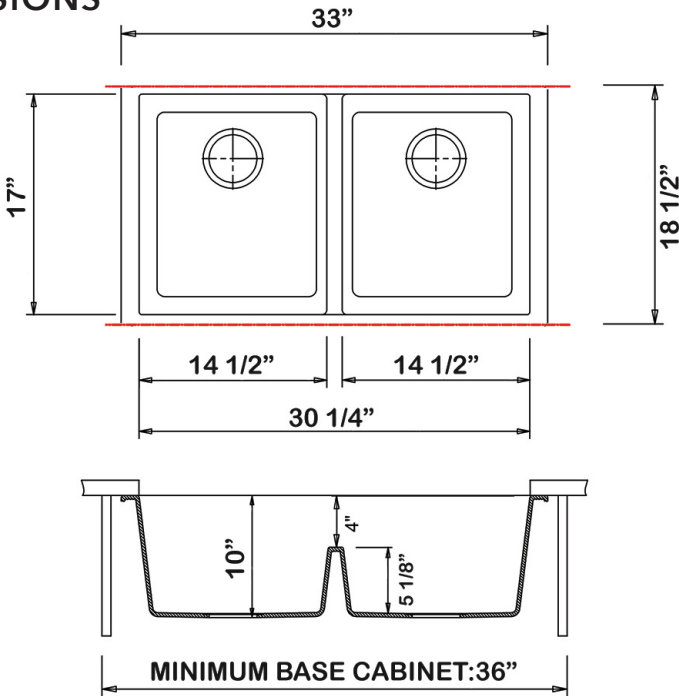

OPTIONAL ACCESSORIES (SOLD SEPARATELY)

UPC compliant. Certified by CSA to meet US and Canada plumbing codes.
Codes compliance: ASME A112.19.3/CSA B45.4

DIMENSIONS

Register your product at www.ruvati.com/register.

RUVATI USA
www.ruvati.com

Phone: 1.855.478.8284
Email: support@ruvati.com