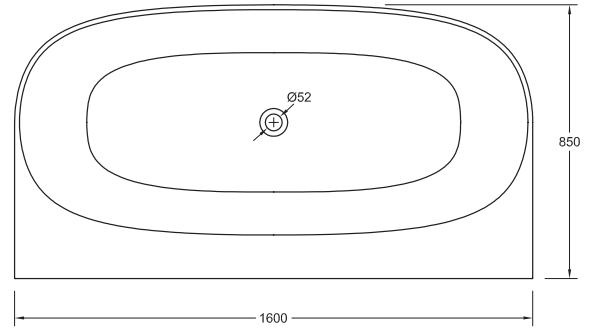

AVAILABLE COLOURS

SUPER WHITE

TWO COLOURS

ONE COLOUR

LISO
1600x850 mm
87 kg

Technical characteristics may be modified without prior notice. Dimensional tolerances +/-5mm.

Standard Colours

Special Colour