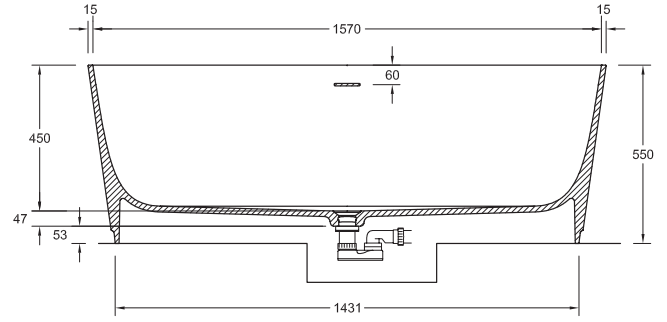

AVAILABLE COLOURS

SUPER WHITE

TWO COLOURS

ONE COLOUR

LISO
1600x850 mm
87 kg

Technical characteristics may be modified without prior notice. Dimensional tolerances +/-5mm.

Standard Colours

Special Colour

213 Colours RAL

Accessories

WASTE

COVER IN THE SAME MATERIAL AND COLOUR

Guarantee 5 Years.

Super White. Solid surface.

Packaging in reinforced cardboard with wooden structure.

Installation: Please consult the installation manual.