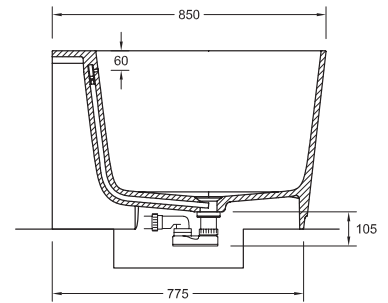

AVAILABLE COLOURS

SUPER WHITE

TWO COLOURS

ONE COLOUR

LISO
1600x850 mm
87 kg

Technical characteristics may be modified without prior notice. Dimensional tolerances +/-5mm.

Standard Colours

Special Colour

213 Colours RAL

Accessories

WASTE

COVER IN THE SAME MATERIAL AND COLOUR

Guarantee 5 Years.

Super White. Solid surface.

Packaging in reinforced cardboard with wooden structure.

Installation: Please consult the installation manual.