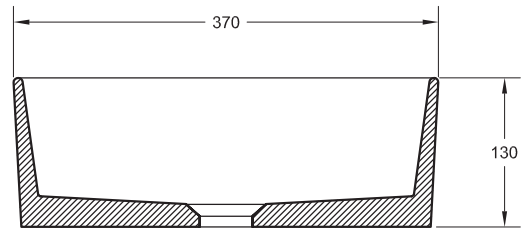

SMOOTH
ø37cm h13cm

Technical characteristics may be modified without prior notice. Dimensional tolerances +/-5mm.

Standard Colours

Special Colours

213 Colours RAL

Accessories

UNIVERSAL CHROME-PLATED CLICK-CLACK VALVE

Con tappo in ottone e opzione per troppopieno
Price Included

UNIVERSAL BLACK CLICK-CLACK VALVE

With black brass cap

SYPHON CHROME BRASS

Height 5-120 mm

SYPHON BLACK BRASS

Height 5-120 mm

Guarantee 5 Years.