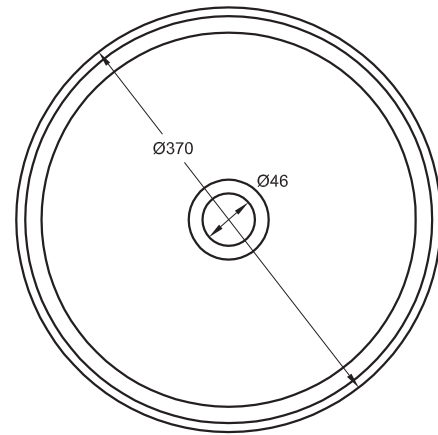

SMOOTH
ø37cm h13cm

Technical characteristics may be modified without prior notice. Dimensional tolerances +/-5mm.

Standard Colours

Special Colours

213 Colours RAL

Accessories

UNIVERSAL CHROME-PLATED CLICK-CLACK VALVE

Con tappo in ottone e opzione per troppopieno
Price Included

UNIVERSAL BLACK CLICK-CLACK VALVE

With black brass cap

SYPHON CHROME BRASS

Height 5-120 mm

SYPHON BLACK BRASS

Height 5-120 mm

Guarantee 5 Years.