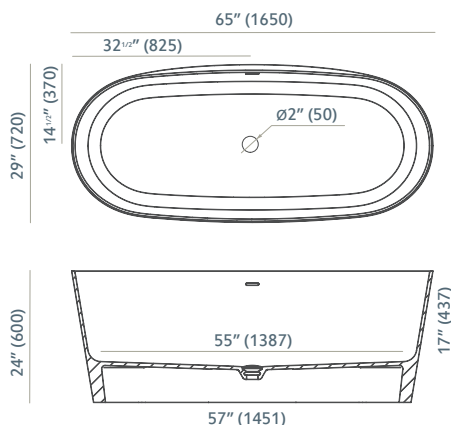

### Standard sizes Medidas standard

Certified  
Certificados

CSA B45.5 / IAPMO Z124-2017

Vars bathtub / Bañera Vars