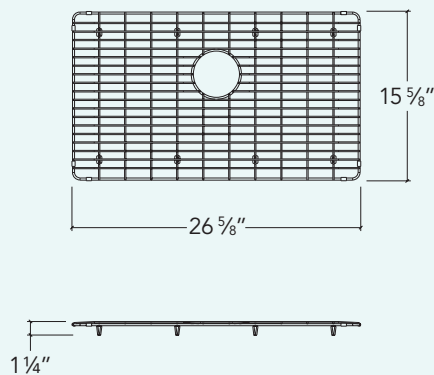

IH-G-2716

ProInox H0 + H75

Grid

For stainless steel kitchen sink

Bowl

27" x 16"

Overall

26 5/8" x 15 5/8" x 1 1/4"

Drain

Ø 3 1/2"

Packaging

38" x 19 1/4" x 1 5/16"

8 lbs

Features and benefits

- 304 electro polished stainless steel
- Silicone legs and bumpers prevent the grid from sliding around and scratching the sink
- Prevents dishes and silverware from striking the bottom of the sink
- Lets water drain away from items placed in the sink
- Provides a flat, stable surface to place things on