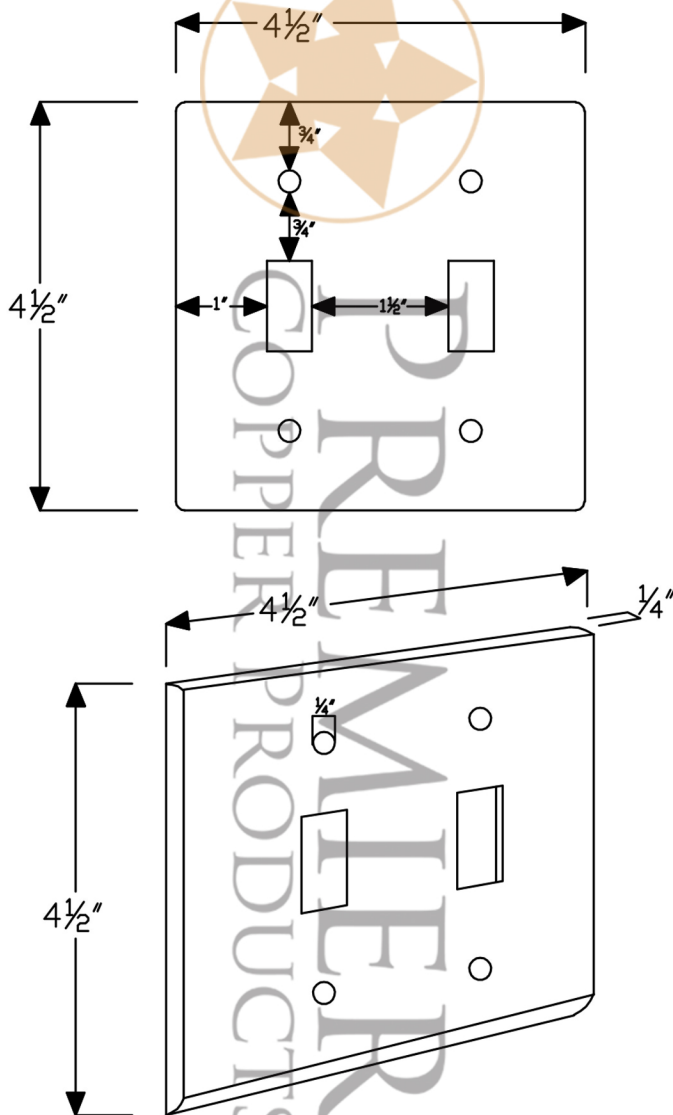

PREMIER
COPPER PRODUCTS

MODEL NUMBER: ST2_PKG2

- * Description: Hammered Copper Switchplate Package
- * Dimensions: 4.5" x 4.5"
- * Quantity: **2 Switchplates Total**
- * Finish: Oil Rubbed Bronze

* ORB: Oil Rubbed Bronze

SWITCHPLATE DETAILS (Model# ST2)

- * Description: Copper Switchplate Double Toggle Switch Cover
- * Dimensions: 4.5" x 4.5"
- * Finish: Oil Rubbed Bronze
- * Quantity: 2 Switchplates Total

DUE TO THE HAND CRAFTED NATURE OF THIS PRODUCT SMALL VARIANCES IN COLOR AND SIZE MAY OCCUR.