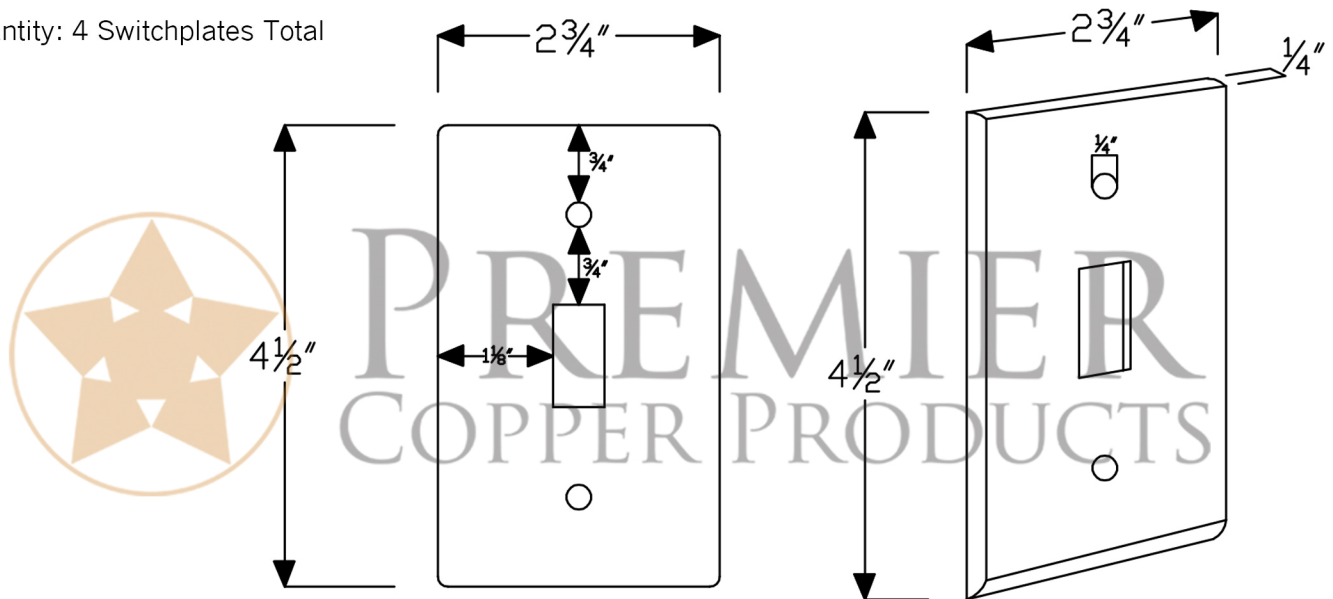

PREMIER
COPPER PRODUCTS

MODEL NUMBER: ST1_PKG4

- * Description: Hammered Copper Switchplate Package
- * Dimensions: 2.75" x 4.5"
- * Quantity: **4 Switchplates Total**
- * Finish: Oil Rubbed Bronze

* ORB: Oil Rubbed Bronze

SWITCHPLATE DETAILS (Model# ST1)

- * Description: Copper Switchplate Single Toggle Switch Cover
- * Dimensions: 2.75" x 4.5"
- * Finish: Oil Rubbed Bronze
- * Quantity: 4 Switchplates Total

DUE TO THE HAND CRAFTED NATURE OF THIS PRODUCT SMALL VARIANCES IN COLOR AND SIZE MAY OCCUR.