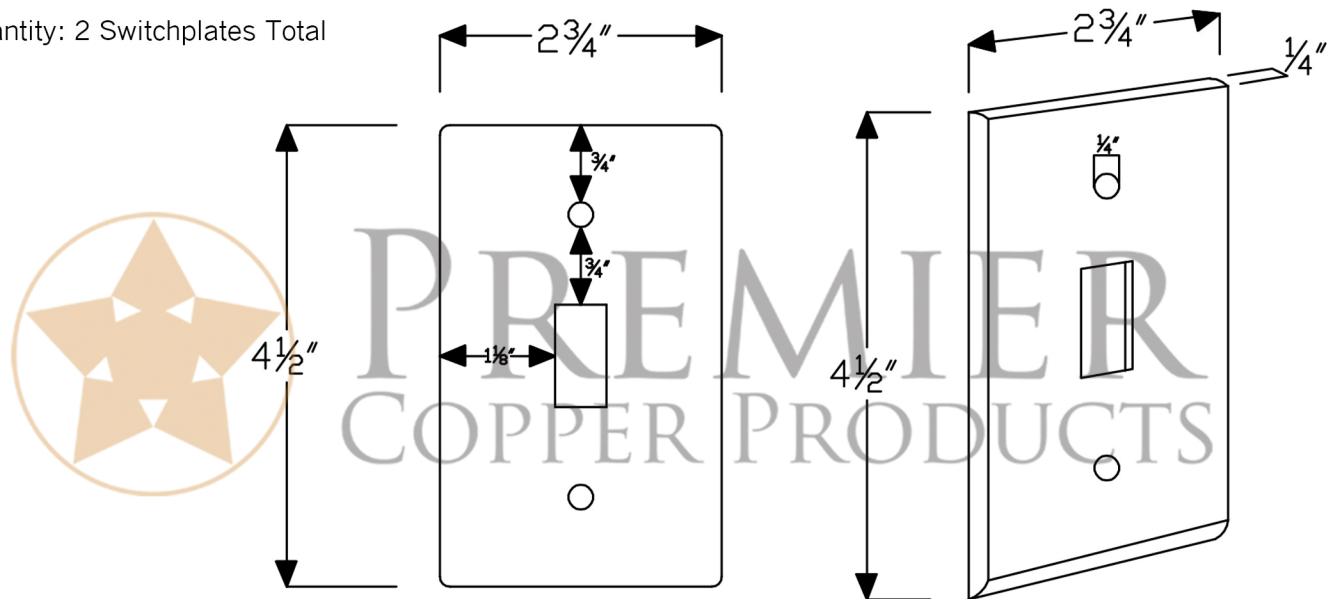

## MODEL NUMBER: ST1\_PKG2

- \* Description: Hammered Copper Switchplate Package
- \* Dimensions: 2.75" x 4.5"
- \* Quantity: **2 Switchplates Total**
- \* Finish: Oil Rubbed Bronze

\* ORB: Oil Rubbed Bronze

### SWITCHPLATE DETAILS (Model# ST1)

- \* Description: Copper Switchplate Single Toggle Switch Cover
- \* Dimensions: 2.75" x 4.5"
- \* Finish: Oil Rubbed Bronze
- \* Quantity: 2 Switchplates Total

DUE TO THE HAND CRAFTED NATURE OF THIS PRODUCT SMALL VARIANCES IN COLOR AND SIZE MAY OCCUR.