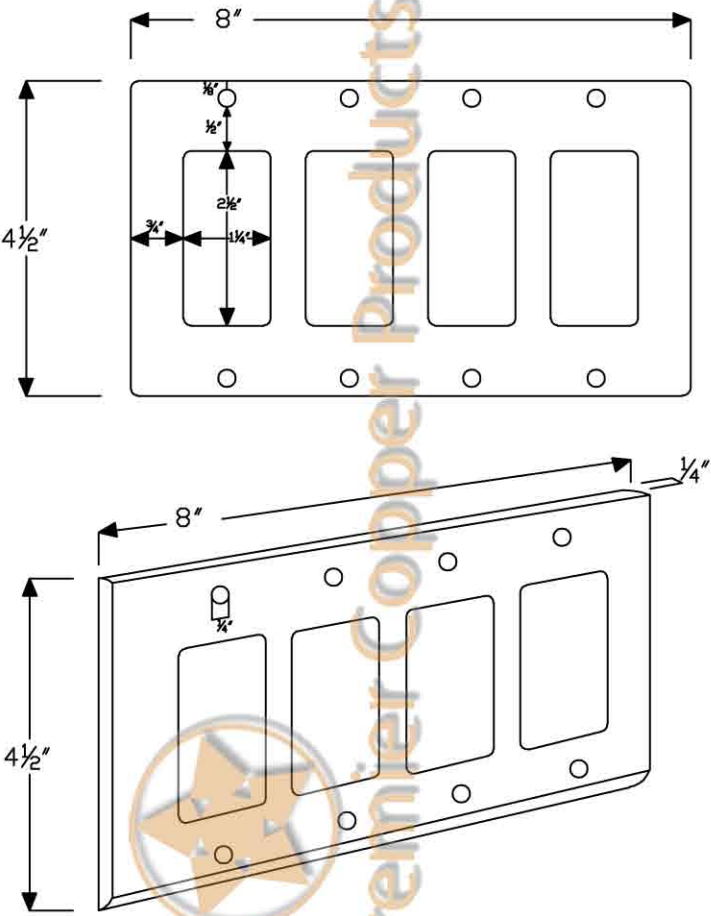

ITEM# SR4 QUADRUPLE GROUND FAULT/ ROCKER GFI COVER

DIMENSIONS: 8"X4½"
FINISH: OIL RUBBED BRONZE

IMPORTANT: THIS PRODUCT IS HAND CRAFTED AND SMALL VARIANCES MAY OCCUR.