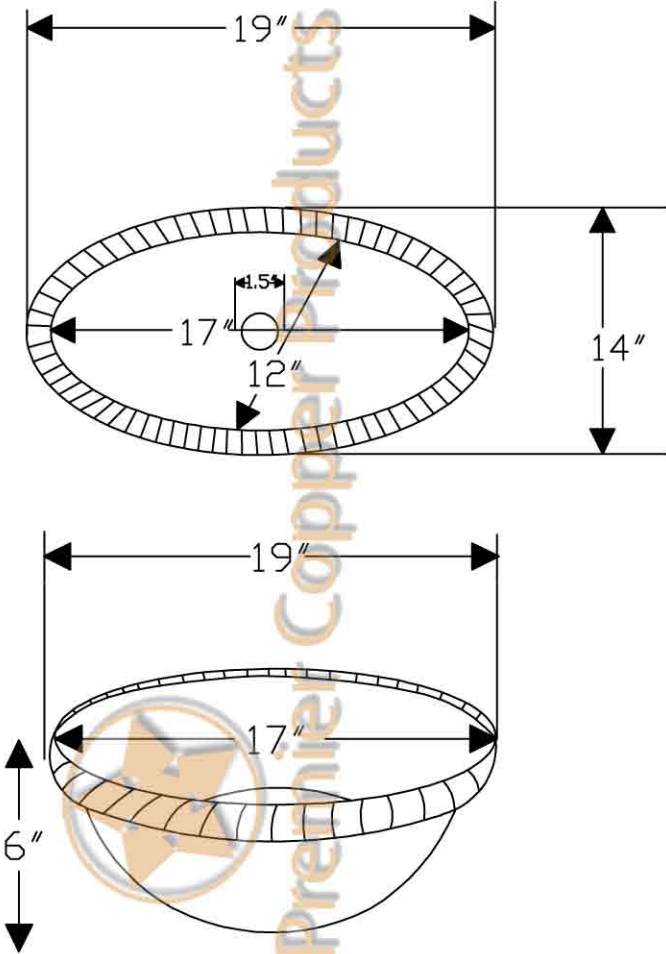

ITEM # LO19RRDB OVAL ROLLED ROPED RIM

CODE/STANDARD COMPLIANCE

* IAPMO/cUPC LISTED

OUTER DIMENSIONS: 19"X14"X6"
INNER DIMENSIONS: 17"X12"X6"
DRAIN SIZE: 1.5" W/O OVERFLOW
MATERIAL GAUGE: 17

IMPORTANT: THIS PRODUCT IS HAND CRAFTED AND SMALL VARIANCES MAY OCCUR. DIMENSIONS MAY VARY UP TO 1/4". DO NOT MAKE ANY INSTALLATION CUTS UNTIL YOU RECEIVE YOUR SINK.