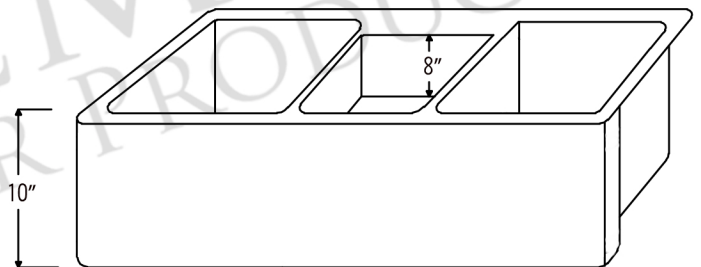

### PACKAGE INCLUDES THE FOLLOWING ITEMS:

- \* 42" Hammered Copper Kitchen Apron Triple Basin Sink (Model# KATDB422210)
- \* 3.5" Garbage Disposal Drain w/ Basket / ORB Finish (Model# D-130ORB)
- \* (2) - 3.5" Kitchen Basket Strainer Drain / ORB Finish (Model# D-132ORB)
- \* Oil Rubbed Bronze Installation Silicone (Model# C900-ORB)
- \* Copper Sink Wax (Model# W900-WAX)

### SINK DETAILS (Model# KATDB422210)

- \* 42" Hammered Copper Kitchen Apron Triple Basin Sink
- \* Color: Oil Rubbed Bronze
- \* Outer Dimension: 42" x 22" x 10"
- \* Inner Dimension: L: 15" x 19" x 10" / C: 8" x 16" x 8" / R: 15" x 19" x 10"
- \* Rim: 1" Left, Right | 4" Back | 2" Apron Front
- \* Faucet Mounting Area: 10" x 4"
- \* Dividers: 1" Wide (Optimized)
- \* Drain Opening: 3.5" Standard
- \* Material Gauge: 14