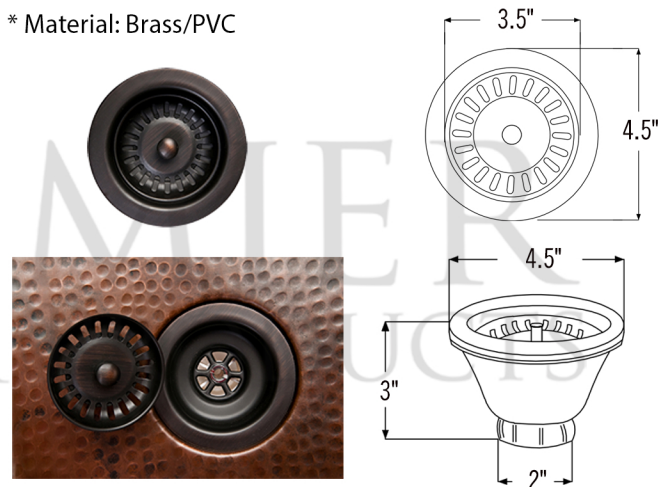

### SINK DETAILS (Model# KATDB422210)

- \* 42" Hammered Copper Kitchen Apron Triple Basin Sink
- \* Color: Oil Rubbed Bronze
- \* Outer Dimension: 42" x 22" x 10"
- \* Inner Dimension: L: 15" x 19" x 10" / C: 8" x 16" x 8" / R: 15" x 19" x 10"
- \* Rim: 1" Left, Right | 4" Back | 2" Apron Front
- \* Faucet Mounting Area: 10" x 4"
- \* Dividers: 1" Wide (Optimized)
- \* Drain Opening: 3.5" Standard
- \* Material Gauge: 14

### PACKAGE INCLUDES THE FOLLOWING ITEMS:

- \* 42" Hammered Copper Kitchen Apron Triple Basin Sink (Model# KATDB422210)
- \* 3.5" Garbage Disposal Drain w/ Basket / ORB Finish (Model# D-130ORB)
- \* (2) - 3.5" Kitchen Basket Strainer Drain / ORB Finish (Model# D-132ORB)
- \* Oil Rubbed Bronze Installation Silicone (Model# C900-ORB)
- \* Copper Sink Wax (Model# W900-WAX)

### DRAIN #1 DETAILS (Model# D-130ORB)

- \* 3.5" Deluxe Garbage Disposal Drain w/ Basket
- \* Color: Oil Rubbed Bronze
- \* Outer Dimension: 4.5" x 2.25"
- \* Inner Dimension: 3.5"
- \* Installation Type: Insinkerator Brand Compatible
- \* Material: Brass

### SILICONE DETAILS (Model# C900-ORB)

- \* Neutral Cure Installation Silicone
- \* Size: 4.7 OZ
- \* Matches a Variety of Different Styled Sinks and Drains