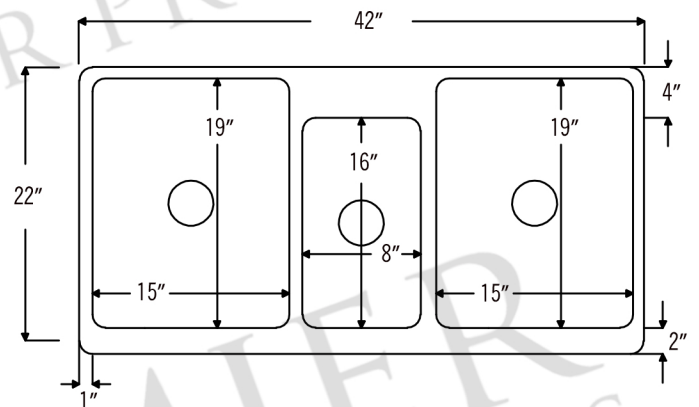

### PACKAGE INCLUDES THE FOLLOWING ITEMS:

- \* 42" Hammered Copper Kitchen Apron Triple Basin Sink (Model# KATDB422210)
- \* 3.5" Garbage Disposal Drain w/ Basket / ORB Finish (Model# D-130ORB)
- \* (2) - 3.5" Kitchen Basket Strainer Drain / ORB Finish (Model# D-132ORB)
- \* Oil Rubbed Bronze Installation Silicone (Model# C900-ORB)
- \* Copper Sink Wax (Model# W900-WAX)

### SINK DETAILS (Model# KATDB422210)

- \* 42" Hammered Copper Kitchen Apron Triple Basin Sink
- \* Color: Oil Rubbed Bronze
- \* Outer Dimension: 42" x 22" x 10"
- \* Inner Dimension: L: 15" x 19" x 10" / C: 8" x 16" x 8" / R: 15" x 19" x 10"
- \* Rim: 1" Left, Right | 4" Back | 2" Apron Front
- \* Faucet Mounting Area: 10" x 4"
- \* Dividers: 1" Wide (Optimized)
- \* Drain Opening: 3.5" Standard
- \* Material Gauge: 14

### DRAIN #1 DETAILS (Model# D-130ORB)

- \* 3.5" Deluxe Garbage Disposal Drain w/ Basket
- \* Color: Oil Rubbed Bronze
- \* Outer Dimension: 4.5" x 2.25"
- \* Inner Dimension: 3.5"
- \* Installation Type: Insinkerator Brand Compatible
- \* Material: Brass

### SILICONE DETAILS (Model# C900-ORB)

- \* Neutral Cure Installation Silicone
- \* Size: 4.7 OZ
- \* Matches a Variety of Different Styled Sinks and Drains