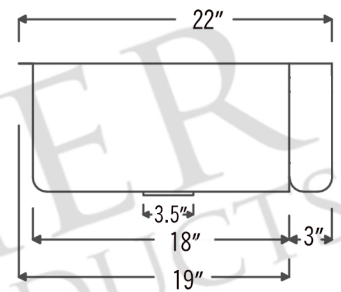

### SINK DETAILS (Model# KATDB422210)

- \* 42" Hammered Copper Kitchen Apron Triple Basin Sink
- \* Color: Oil Rubbed Bronze
- \* Outer Dimension: 42" x 22" x 10"
- \* Inner Dimension: L: 15" x 19" x 10" / C: 8" x 16" x 8" / R: 15" x 19" x 10"
- \* Rim: 1" Left, Right | 4" Back | 2" Apron Front
- \* Faucet Mounting Area: 10" x 4"
- \* Dividers: 1" Wide (Optimized)
- \* Drain Opening: 3.5" Standard
- \* Material Gauge: 14

### SILICONE DETAILS (Model# C900-ORB)

- \* Neutral Cure Installation Silicone
- \* Size: 4.7 OZ
- \* Matches a Variety of Different Styled Sinks and Drains