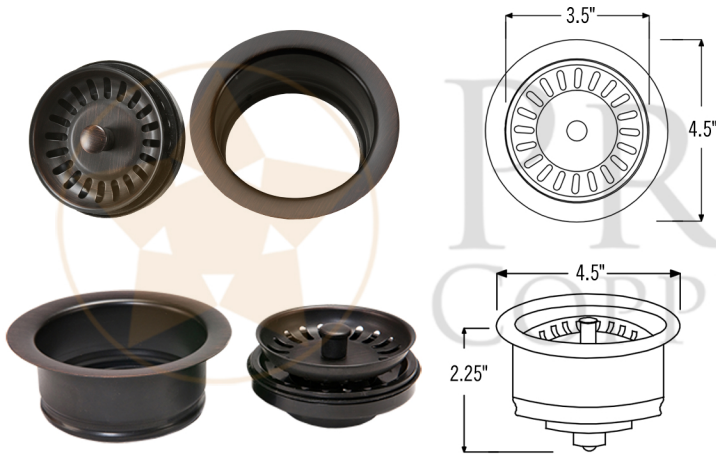

PACKAGE INCLUDES THE FOLLOWING ITEMS:

- 42" Hammered Copper Kitchen Apron Triple Basin Sink (Model# KATDB422210)
- 3.5" Garbage Disposal Drain w/ Basket / ORB Finish (Model# D-130ORB)
- (2) - 3.5" Kitchen Basket Strainer Drain / ORB Finish (Model# D-132ORB)
- Oil Rubbed Bronze Installation Silicone (Model# C900-ORB)
- Copper Sink Wax (Model# W900-WAX)

* ORB: Oil Rubbed Bronze

DRAIN #1 DETAILS (Model# D-130ORB)

- 3.5" Deluxe Garbage Disposal Drain w/ Basket
- Color: Oil Rubbed Bronze
- Outer Dimension: 4.5" x 2.25"
- Inner Dimension: 3.5"
- Installation Type: Insinkerator Brand Compatible
- Material: Brass