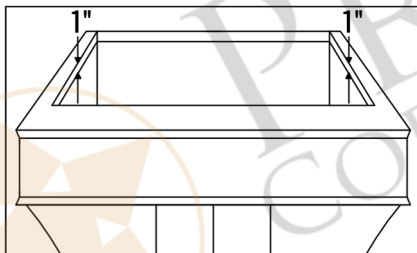

MODEL NUMBER: HV-EURO38-C2036BP

- * Description: Hand Hammered Copper Wall-Mounted Euro Range Hood with 735 CFM Stainless Steel Insert.
- * Outer Dimensions: 38" X 24" X 36"
- * Top Dimensions: 22" X 12"
- * Bottom Dimensions: 38" X 24"
- * Skirt Height: 7"
- * Finish: Oil Rubbed Bronze

- * Description: Hand Hammered Copper Wall-Mounted Euro Range Hood with 1250 CFM Stainless Steel Insert.
- * Outer Dimensions: 38" X 24" X 36"
- * Top Dimensions: 22" X 12"
- * Bottom Dimensions: 38" X 24"
- * Skirt Height: 7"
- * Finish: Oil Rubbed Bronze

- * Description: 38 Inch Hand Hammered Copper Wall Mounted Euro Range Hood with 1065 CFM Stainless Steel Insert
- * Outer Dimension: 38" x 24" x 36"
- * Top Dimension: 22" x 12"
- * Bottom Dimension: 38" x 24"
- * Bottom Opening Dimension: 34.75" x 18.5"
- * Skirt Height: 7"
- * Finish: Oil Rubbed Bronze

MODEL NUMBER: HV-EURO38-C2036BP-B

- * Description: 38 Inch Hand Hammered Copper Wall Mounted Euro Range Hood with with 625 CFM Stainless Steel Insert
- * Outer Dimension: 38" x 24" x 36"
- * Top Dimension: 22" x 12"
- * Bottom Dimension: 38" x 24"
- * Bottom Opening Dimension: 34.75" x 18.5"
- * Skirt Height: 7"
- * Finish: Oil Rubbed Bronze