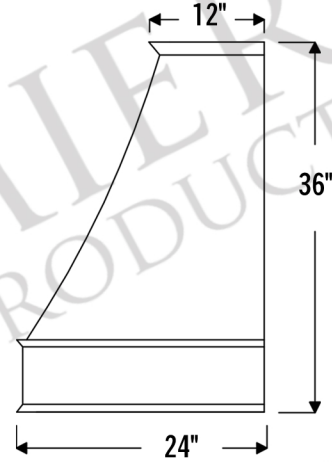

MODEL NUMBER: HV-EURO38-C2036BP

- * Description: Hand Hammered Copper Wall-Mounted Euro Range Hood with 735 CFM Stainless Steel Insert.
- * Outer Dimensions: 38" X 24" X 36"
- * Top Dimensions: 22" X 12"
- * Bottom Dimensions: 38" X 24"
- * Skirt Height: 7"
- * Finish: Oil Rubbed Bronze

POWERED LINER SPECIFICATIONS

SEVEN YEAR, IN HOME, LIMITED WARRANTY ON INSERT, THE BEST IN THE INDUSTRY!

Please visit ImperialHoods.com to view the details on their warranty

All dimensions on inserts are (+/-) 1/8" and are subject to change. Drawings are not to scale.

- * Description: Hand Hammered Copper Wall-Mounted Euro Range Hood with 1250 CFM Stainless Steel Insert.
- * Outer Dimensions: 38" X 24" X 36"
- * Top Dimensions: 22" X 12"
- * Bottom Dimensions: 38" X 24"
- * Skirt Height: 7"
- * Finish: Oil Rubbed Bronze

- * Description: 38 Inch Hand Hammered Copper Wall Mounted Euro Range Hood with 1065 CFM Stainless Steel Insert
- * Outer Dimension: 38" x 24" x 36"
- * Top Dimension: 22" x 12"
- * Bottom Dimension: 38" x 24"
- * Bottom Opening Dimension: 34.75" x 18.5"
- * Skirt Height: 7"
- * Finish: Oil Rubbed Bronze