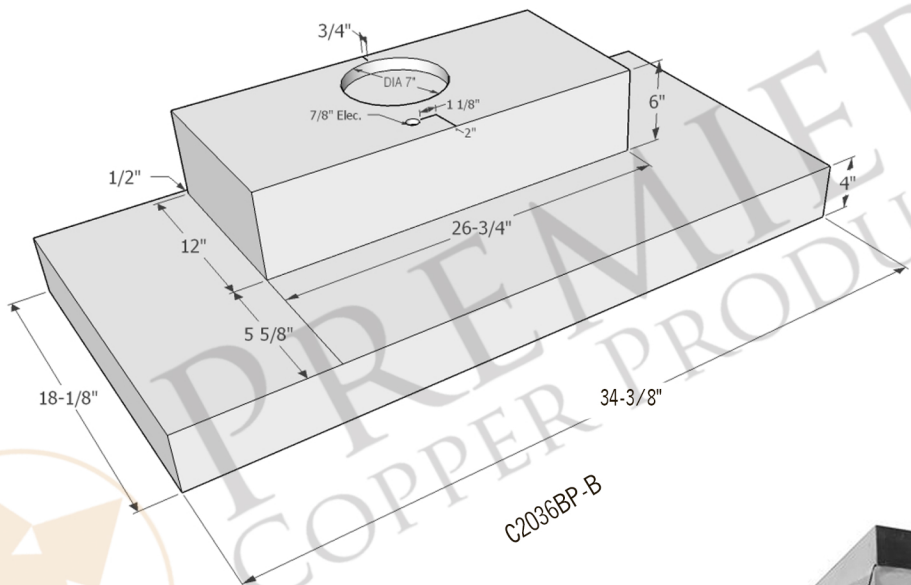

- Description: Hand Hammered Copper Wall Mounted Euro Range Hood 625 CFM Stainless Steel Insert
- Insert Model Number: C2036BP-B
- Insert Description: 625 CFM, 1.5 -4.6 Sones, Variable Controls, Dual Centrifugal Blowers, Baffle Filters
- Insert Duct: Single 7" Round Vent Opening
- Front Panel LED Lighting Included
- Filter: Baffle
- Insert Finish: Stainless Steel

POWERED LINER SPECIFICATIONS

SEVEN YEAR, IN HOME, LIMITED WARRANTY ON INSERT, THE BEST IN THE INDUSTRY!

Please visit ImperialHoods.com to view the details on their warranty

All dimensions on inserts are (+/-) 1/8" and are subject to change. Drawings are not to scale.