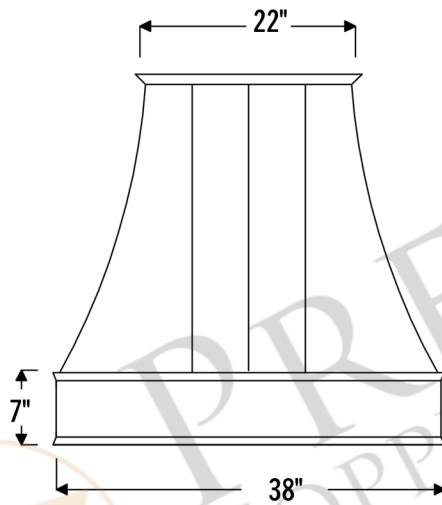

MODEL NUMBER: HV-EURO38-C2036BP

- * Description: Hand Hammered Copper Wall-Mounted Euro Range Hood with 735 CFM Stainless Steel Insert.
- * Outer Dimensions: 38" X 24" X 36"
- * Top Dimensions: 22" X 12"
- * Bottom Dimensions: 38" X 24"
- * Skirt Height: 7"
- * Finish: Oil Rubbed Bronze

- * Description: Hand Hammered Copper Wall-Mounted Euro Range Hood with 1250 CFM Stainless Steel Insert.
- * Outer Dimensions: 38" X 24" X 36"
- * Top Dimensions: 22" X 12"
- * Bottom Dimensions: 38" X 24"
- * Skirt Height: 7"
- * Finish: Oil Rubbed Bronze

- * Description: 38 Inch Hand Hammered Copper Wall Mounted Euro Range Hood with 1065 CFM Stainless Steel Insert
- * Outer Dimension: 38" x 24" x 36"
- * Top Dimension: 22" x 12"
- * Bottom Dimension: 38" x 24"
- * Bottom Opening Dimension: 34.75" x 18.5"
- * Skirt Height: 7"
- * Finish: Oil Rubbed Bronze

MODEL NUMBER: HV-EURO38-C2036BP-B

- * Description: 38 Inch Hand Hammered Copper Wall Mounted Euro Range Hood with with 625 CFM Stainless Steel Insert
- * Outer Dimension: 38" x 24" x 36"
- * Top Dimension: 22" x 12"
- * Bottom Dimension: 38" x 24"
- * Bottom Opening Dimension: 34.75" x 18.5"
- * Skirt Height: 7"
- * Finish: Oil Rubbed Bronze