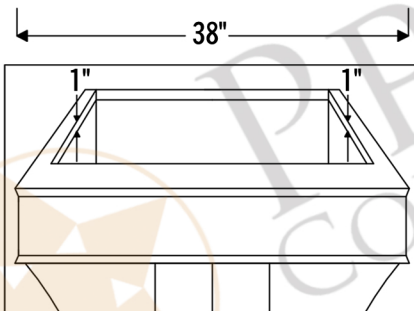

MODEL NUMBER: HV-EURO38-C2036BP

- * Description: Hand Hammered Copper Wall-Mounted Euro Range Hood with 735 CFM Stainless Steel Insert.
- * Outer Dimensions: 38" X 24" X 36"
- * Top Dimensions: 22" X 12"
- * Bottom Dimensions: 38" X 24"
- * Skirt Height: 7"
- * Finish: Oil Rubbed Bronze

- * Description: Hand Hammered Copper Wall-Mounted Euro Range Hood with 1250 CFM Stainless Steel Insert.
- * Outer Dimensions: 38" X 24" X 36"
- * Top Dimensions: 22" X 12"
- * Bottom Dimensions: 38" X 24"
- * Skirt Height: 7"
- * Finish: Oil Rubbed Bronze

- * Description: 38 Inch Hand Hammered Copper Wall Mounted Euro Range Hood with 1065 CFM Stainless Steel Insert
- * Outer Dimension: 38" x 24" x 36"
- * Top Dimension: 22" x 12"
- * Bottom Dimension: 38" x 24"
- * Bottom Opening Dimension: 34.75" x 18.5"
- * Skirt Height: 7"
- * Finish: Oil Rubbed Bronze

MODEL NUMBER: HV-EURO38-C2036BP-B

- * Description: 38 Inch Hand Hammered Copper Wall Mounted Euro Range Hood with with 625 CFM Stainless Steel Insert
- * Outer Dimension: 38" x 24" x 36"
- * Top Dimension: 22" x 12"
- * Bottom Dimension: 38" x 24"
- * Bottom Opening Dimension: 34.75" x 18.5"
- * Skirt Height: 7"
- * Finish: Oil Rubbed Bronze