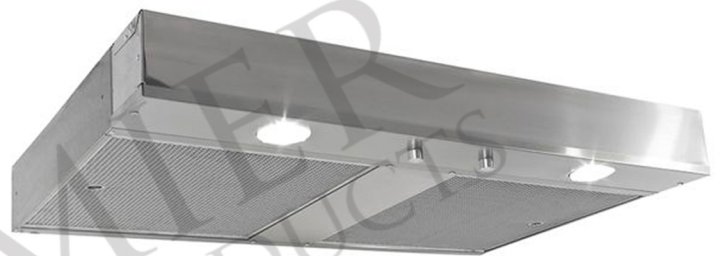

- Description: Hand Hammered Copper Wall Mounted Euro Range Hood 1250 CFM Stainless Steel Insert
- Insert Model Number: C2036BP1-TW
- Insert Description: 1250 CFM, 1.5 -4.6 Sones, Variable Controls, Twin Centrifugal Blowers, Aluminum Mesh Filters
- Insert Duct: **Two** 7" Round Vent Opening
- Insert Lighting: Front Panel LED Lights Included
- Filter: Aluminum Mesh Filter
- Insert Finish: Stainless Steel

POWERED LINER SPECIFICATIONS

SEVEN YEAR, IN HOME, LIMITED WARRANTY ON INSERT, THE BEST IN THE INDUSTRY!

Please visit ImperialHoods.com to view the details on their warranty

All dimensions on inserts are (+/-) 1/8" and are subject to change. Drawings are not to scale.