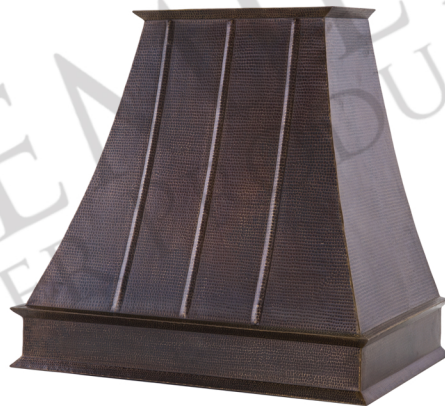

MODEL NUMBER: HV-EURO38-C2036BP

- * Description: Hand Hammered Copper Wall-Mounted Euro Range Hood with 735 CFM Stainless Steel Insert.
- * Outer Dimensions: 38" X 24" X 36"
- * Top Dimensions: 22" X 12"
- * Bottom Dimensions: 38" X 24"
- * Skirt Height: 7"
- * Finish: Oil Rubbed Bronze

THIS PRODUCT IS HAND CRAFTED, SMALL VARIANCES IN COLOR AND SIZE MAY OCCUR.
DO NOT MAKE ANY INSTALLATION CUTS UNTIL YOU RECEIVE YOUR ITEM(S).

MODEL NUMBER: HV-EURO38-C2036BP

- * Description: Hand Hammered Copper Wall Mounted Euro Range Hood 735 CFM Stainless Steel
- * Insert Model Number: C2036BP
- * Insert Description: 735 CFM, 1.5 -4.6 Sones, Variable Controls, Dual Centrifugal Blowers, Aluminum Mesh Filters
- * Insert Duct: Single 7" Round Vent Opening
- * Insert Lighting: Front Panel LED Lights Included
- * Filter: Aluminum Mesh Filter
- * Insert Finish: Stainless Steel

- * Description: Hand Hammered Copper Wall-Mounted Euro Range Hood with 1250 CFM Stainless Steel Insert.
- * Outer Dimensions: 38" X 24" X 36"
- * Top Dimensions: 22" X 12"
- * Bottom Dimensions: 38" X 24"
- * Skirt Height: 7"
- * Finish: Oil Rubbed Bronze

- * Description: 38 Inch Hand Hammered Copper Wall Mounted Euro Range Hood with 1065 CFM Stainless Steel Insert
- * Outer Dimension: 38" x 24" x 36"
- * Top Dimension: 22" x 12"
- * Bottom Dimension: 38" x 24"
- * Bottom Opening Dimension: 34.75" x 18.5"
- * Skirt Height: 7"
- * Finish: Oil Rubbed Bronze