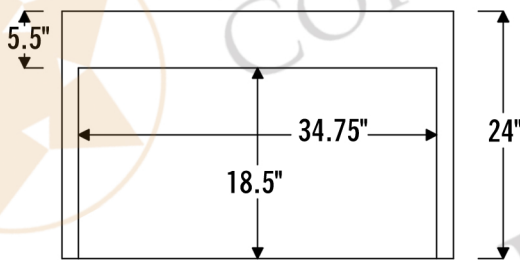

MODEL NUMBER: HV-EURO38-C2036BP

- * Description: Hand Hammered Copper Wall-Mounted Euro Range Hood with 735 CFM Stainless Steel Insert.
- * Outer Dimensions: 38" X 24" X 36"
- * Top Dimensions: 22" X 12"
- * Bottom Dimensions: 38" X 24"
- * Skirt Height: 7"
- * Finish: Oil Rubbed Bronze

- * Description: Hand Hammered Copper Wall-Mounted Euro Range Hood with 1250 CFM Stainless Steel Insert.
- * Outer Dimensions: 38" X 24" X 36"
- * Top Dimensions: 22" X 12"
- * Bottom Dimensions: 38" X 24"
- * Skirt Height: 7"
- * Finish: Oil Rubbed Bronze

- * Description: 38 Inch Hand Hammered Copper Wall Mounted Euro Range Hood with 1065 CFM Stainless Steel Insert
- * Outer Dimension: 38" x 24" x 36"
- * Top Dimension: 22" x 12"
- * Bottom Dimension: 38" x 24"
- * Bottom Opening Dimension: 34.75" x 18.5"
- * Skirt Height: 7"
- * Finish: Oil Rubbed Bronze

MODEL NUMBER: HV-EURO38-C2036BP-B

- * Description: 38 Inch Hand Hammered Copper Wall Mounted Euro Range Hood with with 625 CFM Stainless Steel Insert
- * Outer Dimension: 38" x 24" x 36"
- * Top Dimension: 22" x 12"
- * Bottom Dimension: 38" x 24"
- * Bottom Opening Dimension: 34.75" x 18.5"
- * Skirt Height: 7"
- * Finish: Oil Rubbed Bronze