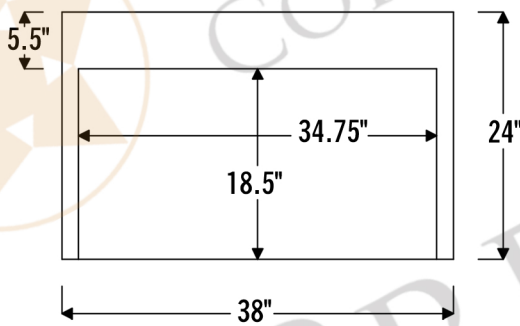

MODEL NUMBER: HV-EURO38-C2036BP

- * Description: Hand Hammered Copper Wall-Mounted Euro Range Hood with 735 CFM Stainless Steel Insert.
- * Outer Dimensions: 38" X 24" X 36"
- * Top Dimensions: 22" X 12"
- * Bottom Dimensions: 38" X 24"
- * Skirt Height: 7"
- * Finish: Oil Rubbed Bronze

- * Description: Hand Hammered Copper Wall-Mounted Euro Range Hood with 1250 CFM Stainless Steel Insert.
- * Outer Dimensions: 38" X 24" X 36"
- * Top Dimensions: 22" X 12"
- * Bottom Dimensions: 38" X 24"
- * Skirt Height: 7"
- * Finish: Oil Rubbed Bronze

- * Description: 38 Inch Hand Hammered Copper Wall Mounted Euro Range Hood with 1065 CFM Stainless Steel Insert
- * Outer Dimension: 38" x 24" x 36"
- * Top Dimension: 22" x 12"
- * Bottom Dimension: 38" x 24"
- * Bottom Opening Dimension: 34.75" x 18.5"
- * Skirt Height: 7"
- * Finish: Oil Rubbed Bronze

MODEL NUMBER: HV-EURO38-C2036BP-B

- * Description: 38 Inch Hand Hammered Copper Wall Mounted Euro Range Hood with with 625 CFM Stainless Steel Insert
- * Outer Dimension: 38" x 24" x 36"
- * Top Dimension: 22" x 12"
- * Bottom Dimension: 38" x 24"
- * Bottom Opening Dimension: 34.75" x 18.5"
- * Skirt Height: 7"
- * Finish: Oil Rubbed Bronze