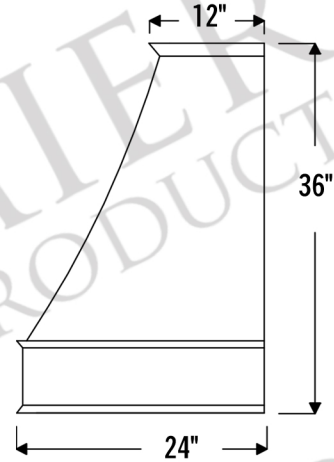

MODEL NUMBER: HV-EURO38-C2036BP

- * Description: Hand Hammered Copper Wall-Mounted Euro Range Hood with 735 CFM Stainless Steel Insert.
- * Outer Dimensions: 38" X 24" X 36"
- * Top Dimensions: 22" X 12"
- * Bottom Dimensions: 38" X 24"
- * Skirt Height: 7"
- * Finish: Oil Rubbed Bronze

- * Description: Hand Hammered Copper Wall-Mounted Euro Range Hood with 1250 CFM Stainless Steel Insert.
- * Outer Dimensions: 38" X 24" X 36"
- * Top Dimensions: 22" X 12"
- * Bottom Dimensions: 38" X 24"
- * Skirt Height: 7"
- * Finish: Oil Rubbed Bronze

- * Description: 38 Inch Hand Hammered Copper Wall Mounted Euro Range Hood with 1065 CFM Stainless Steel Insert
- * Outer Dimension: 38" x 24" x 36"
- * Top Dimension: 22" x 12"
- * Bottom Dimension: 38" x 24"
- * Bottom Opening Dimension: 34.75" x 18.5"
- * Skirt Height: 7"
- * Finish: Oil Rubbed Bronze

MODEL NUMBER: HV-EURO38-C2036BP-B

- * Description: 38 Inch Hand Hammered Copper Wall Mounted Euro Range Hood with with 625 CFM Stainless Steel Insert
- * Outer Dimension: 38" x 24" x 36"
- * Top Dimension: 22" x 12"
- * Bottom Dimension: 38" x 24"
- * Bottom Opening Dimension: 34.75" x 18.5"
- * Skirt Height: 7"
- * Finish: Oil Rubbed Bronze