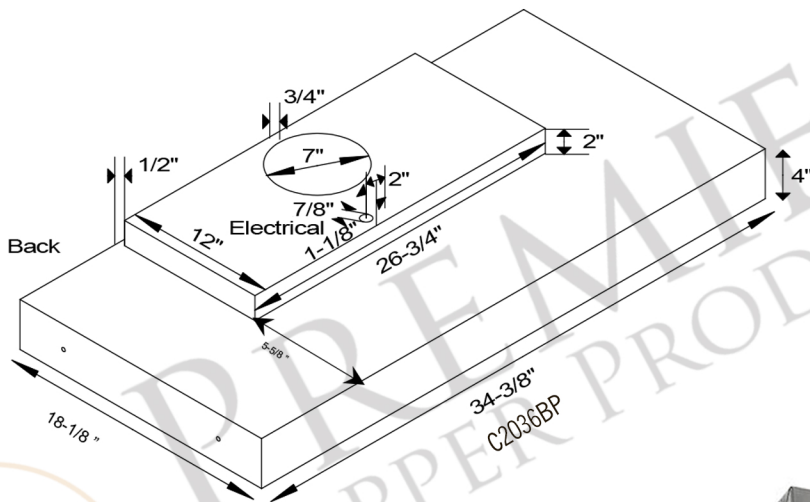

MODEL NUMBER: HV-EURO38-C2036BP

- Description: Hand Hammered Copper Wall Mounted Euro Range Hood 735 CFM Stainless Steel
- Insert Model Number: C2036BP
- Insert Description: 735 CFM, 1.5 -4.6 Sones, Variable Controls, Dual Centrifugal Blowers, Aluminum Mesh Filters
- Insert Duct: Single 7" Round Vent Opening
- Insert Lighting: Front Panel LED Lights Included
- Filter: Aluminum Mesh Filter
- Insert Finish: Stainless Steel

POWERED LINER SPECIFICATIONS

SEVEN YEAR, IN HOME, LIMITED WARRANTY ON INSERT, THE BEST IN THE INDUSTRY!

Please visit ImperialHoods.com to view the details on their warranty

All dimensions on inserts are (+/-) 1/8" and are subject to change. Drawings are not to scale.