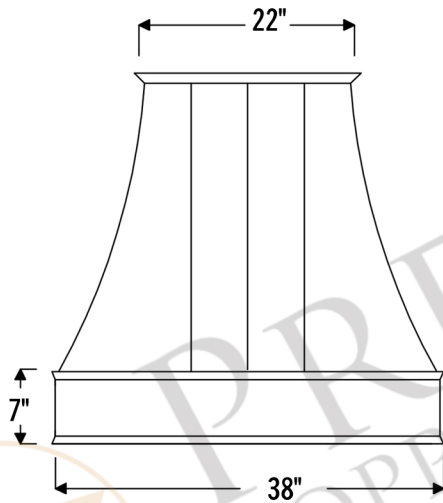

MODEL NUMBER: HV-EURO38-C2036BP

- * Description: Hand Hammered Copper Wall-Mounted Euro Range Hood with 735 CFM Stainless Steel Insert.
- * Outer Dimensions: 38" X 24" X 36"
- * Top Dimensions: 22" X 12"
- * Bottom Dimensions: 38" X 24"
- * Skirt Height: 7"
- * Finish: Oil Rubbed Bronze

- * Description: Hand Hammered Copper Wall-Mounted Euro Range Hood with 1250 CFM Stainless Steel Insert.
- * Outer Dimensions: 38" X 24" X 36"
- * Top Dimensions: 22" X 12"
- * Bottom Dimensions: 38" X 24"
- * Skirt Height: 7"
- * Finish: Oil Rubbed Bronze

- * Description: 38 Inch Hand Hammered Copper Wall Mounted Euro Range Hood with 1065 CFM Stainless Steel Insert
- * Outer Dimension: 38" x 24" x 36"
- * Top Dimension: 22" x 12"
- * Bottom Dimension: 38" x 24"
- * Bottom Opening Dimension: 34.75" x 18.5"
- * Skirt Height: 7"
- * Finish: Oil Rubbed Bronze

MODEL NUMBER: HV-EURO38-C2036BP-B

- * Description: 38 Inch Hand Hammered Copper Wall Mounted Euro Range Hood with with 625 CFM Stainless Steel Insert
- * Outer Dimension: 38" x 24" x 36"
- * Top Dimension: 22" x 12"
- * Bottom Dimension: 38" x 24"
- * Bottom Opening Dimension: 34.75" x 18.5"
- * Skirt Height: 7"
- * Finish: Oil Rubbed Bronze