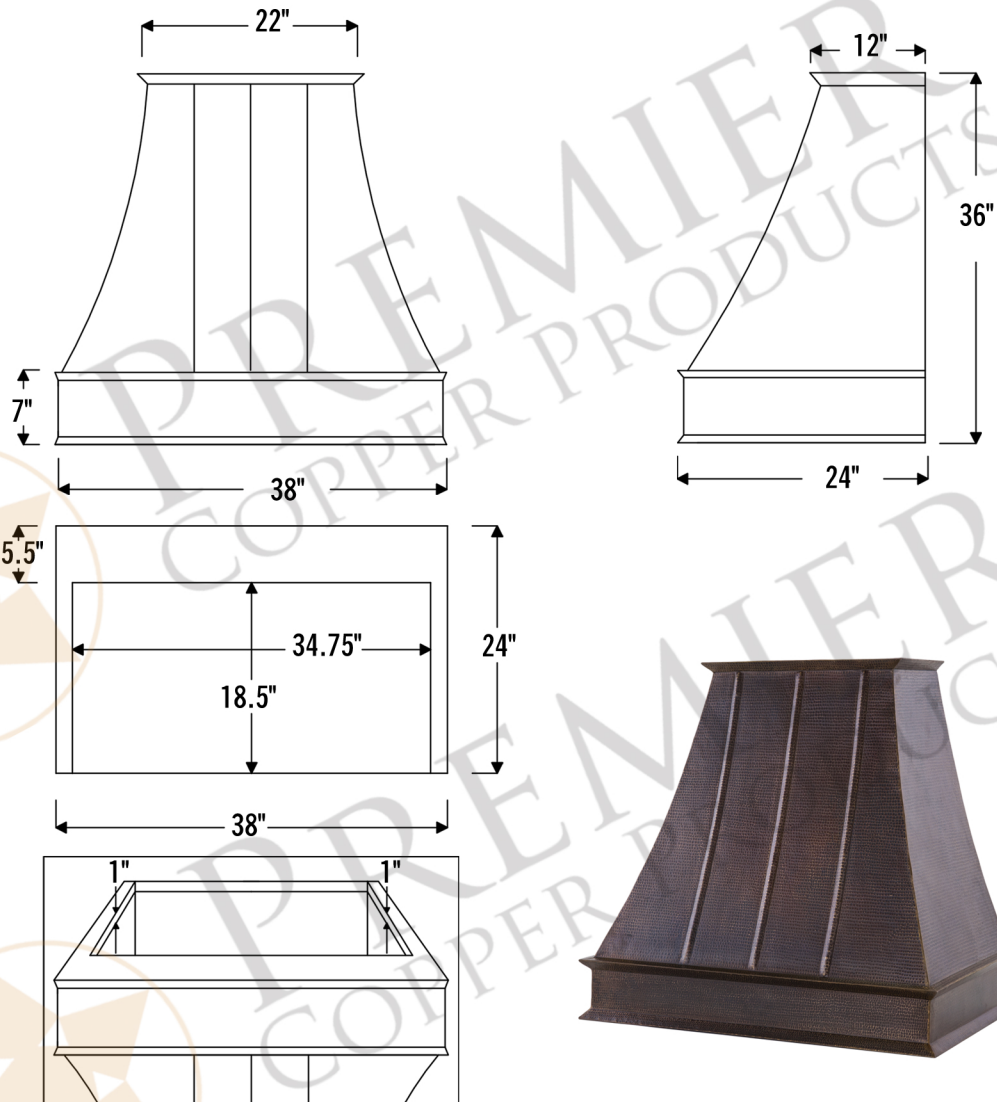

MODEL NUMBER: HV-EURO38-C2036BP

- * Description: Hand Hammered Copper Wall-Mounted Euro Range Hood with 735 CFM Stainless Steel Insert.
- * Outer Dimensions: 38" X 24" X 36"
- * Top Dimensions: 22" X 12"
- * Bottom Dimensions: 38" X 24"
- * Skirt Height: 7"
- * Finish: Oil Rubbed Bronze

- * Description: Hand Hammered Copper Wall-Mounted Euro Range Hood with 1250 CFM Stainless Steel Insert.
- * Outer Dimensions: 38" X 24" X 36"
- * Top Dimensions: 22" X 12"
- * Bottom Dimensions: 38" X 24"
- * Skirt Height: 7"
- * Finish: Oil Rubbed Bronze

- * Description: 38 Inch Hand Hammered Copper Wall Mounted Euro Range Hood with 1065 CFM Stainless Steel Insert
- * Outer Dimension: 38" x 24" x 36"
- * Top Dimension: 22" x 12"
- * Bottom Dimension: 38" x 24"
- * Bottom Opening Dimension: 34.75" x 18.5"
- * Skirt Height: 7"
- * Finish: Oil Rubbed Bronze

MODEL NUMBER: HV-EURO38-C2036BP-B

- * Description: 38 Inch Hand Hammered Copper Wall Mounted Euro Range Hood with with 625 CFM Stainless Steel Insert
- * Outer Dimension: 38" x 24" x 36"
- * Top Dimension: 22" x 12"
- * Bottom Dimension: 38" x 24"
- * Bottom Opening Dimension: 34.75" x 18.5"
- * Skirt Height: 7"
- * Finish: Oil Rubbed Bronze