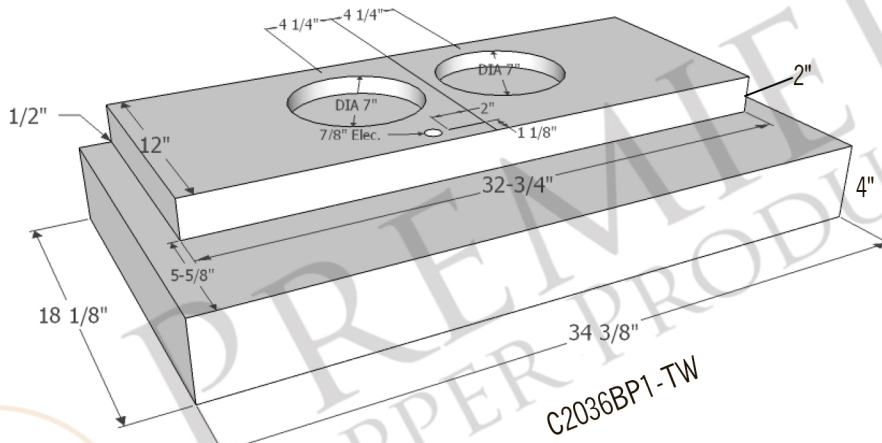

- Description: Hand Hammered Copper Wall Mounted Euro Range Hood 1250 CFM Stainless Steel Insert
- Insert Model Number: C2036BP1-TW
- Insert Description: 1250 CFM, 1.5 -4.6 Sones, Variable Controls, Twin Centrifugal Blowers, Aluminum Mesh Filters
- Insert Duct: **Two** 7" Round Vent Opening
- Insert Lighting: Front Panel LED Lights Included
- Filter: Aluminum Mesh Filter
- Insert Finish: Stainless Steel

POWERED LINER SPECIFICATIONS

SEVEN YEAR, IN HOME, LIMITED WARRANTY ON INSERT, THE BEST IN THE INDUSTRY!

Please visit ImperialHoods.com to view the details on their warranty

All dimensions on inserts are (+/-) 1/8" and are subject to change. Drawings are not to scale.