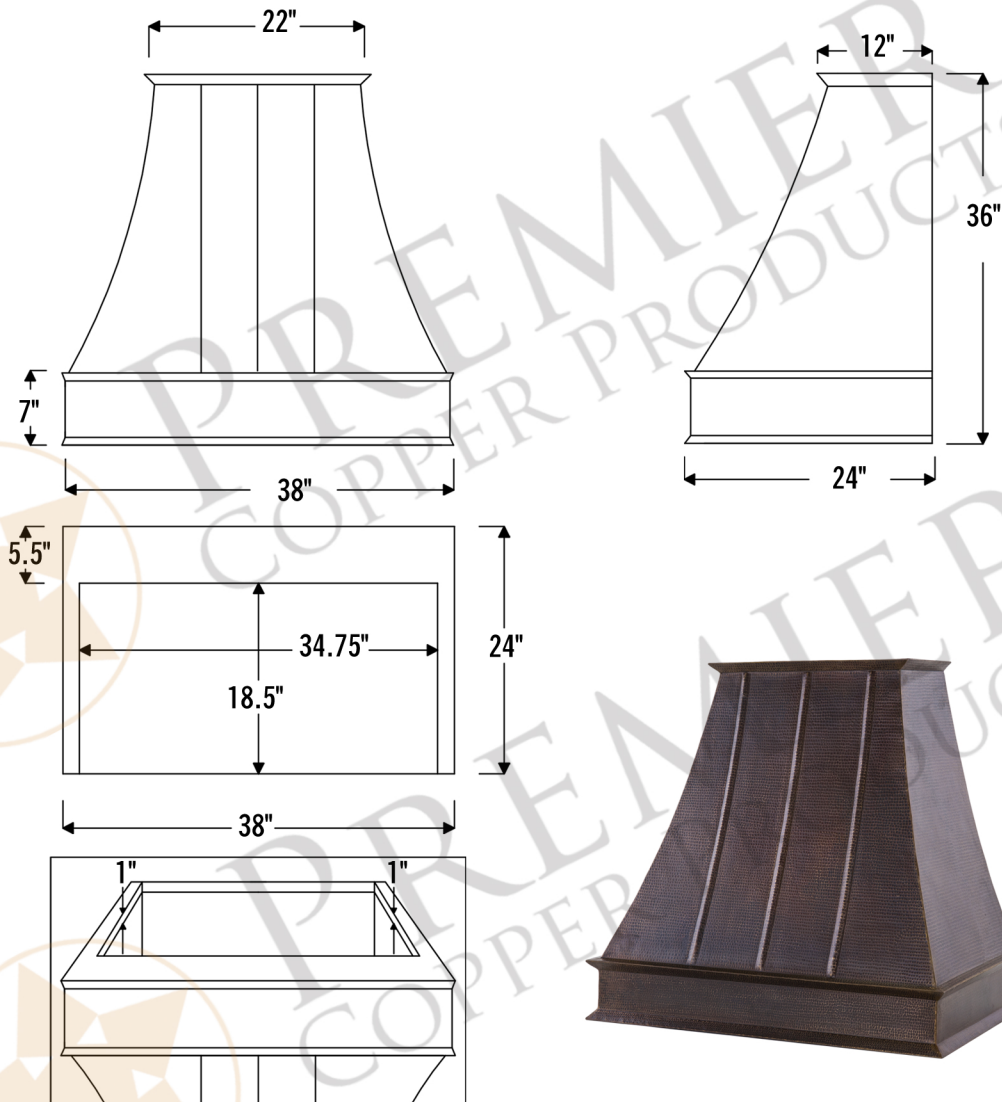

MODEL NUMBER: HV-EURO38-C2036BP

- * Description: Hand Hammered Copper Wall-Mounted Euro Range Hood with 735 CFM Stainless Steel Insert.
- * Outer Dimensions: 38" X 24" X 36"
- * Top Dimensions: 22" X 12"
- * Bottom Dimensions: 38" X 24"
- * Skirt Height: 7"
- * Finish: Oil Rubbed Bronze

- * Description: Hand Hammered Copper Wall-Mounted Euro Range Hood with 1250 CFM Stainless Steel Insert.
- * Outer Dimensions: 38" X 24" X 36"
- * Top Dimensions: 22" X 12"
- * Bottom Dimensions: 38" X 24"
- * Skirt Height: 7"
- * Finish: Oil Rubbed Bronze

- * Description: 38 Inch Hand Hammered Copper Wall Mounted Euro Range Hood with 1065 CFM Stainless Steel Insert
- * Outer Dimension: 38" x 24" x 36"
- * Top Dimension: 22" x 12"
- * Bottom Dimension: 38" x 24"
- * Bottom Opening Dimension: 34.75" x 18.5"
- * Skirt Height: 7"
- * Finish: Oil Rubbed Bronze

MODEL NUMBER: HV-EURO38-C2036BP-B

- * Description: 38 Inch Hand Hammered Copper Wall Mounted Euro Range Hood with with 625 CFM Stainless Steel Insert
- * Outer Dimension: 38" x 24" x 36"
- * Top Dimension: 22" x 12"
- * Bottom Dimension: 38" x 24"
- * Bottom Opening Dimension: 34.75" x 18.5"
- * Skirt Height: 7"
- * Finish: Oil Rubbed Bronze