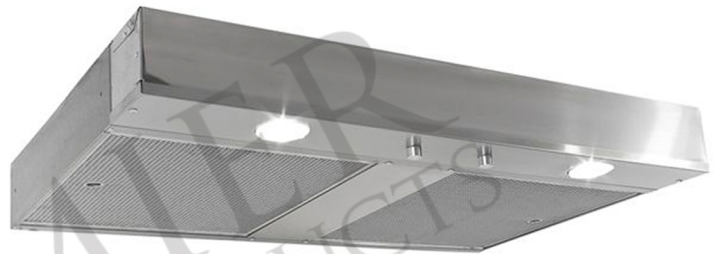

MODEL NUMBER: HV-EURO38-C2036BP

- Description: Hand Hammered Copper Wall Mounted Euro Range Hood 735 CFM Stainless Steel
- Insert Model Number: C2036BP
- Insert Description: 735 CFM, 1.5 -4.6 Sones, Variable Controls, Dual Centrifugal Blowers, Aluminum Mesh Filters
- Insert Duct: Single 7" Round Vent Opening
- Insert Lighting: Front Panel LED Lights Included
- Filter: Aluminum Mesh Filter
- Insert Finish: Stainless Steel

POWERED LINER SPECIFICATIONS

SEVEN YEAR, IN HOME, LIMITED WARRANTY ON INSERT, THE BEST IN THE INDUSTRY!

Please visit ImperialHoods.com to view the details on their warranty

All dimensions on inserts are (+/-) 1/8" and are subject to change. Drawings are not to scale.