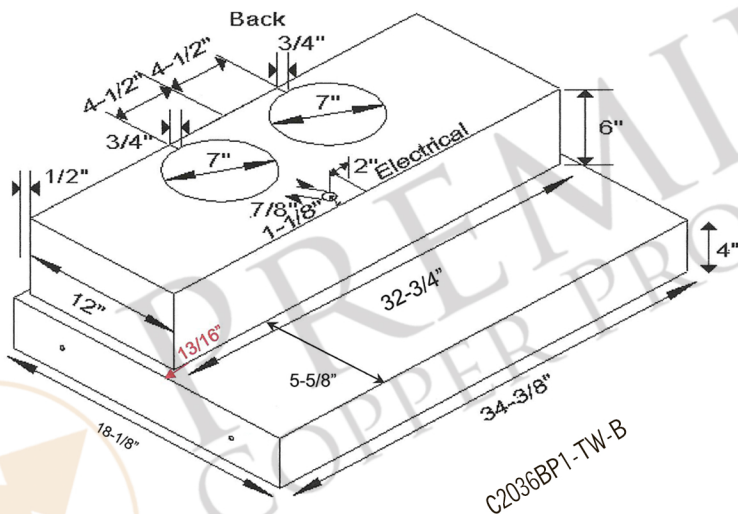

- Description: Hand Hammered Copper Wall Mounted Euro Range Hood 1065 CFM Stainless Steel
- Insert Model Number: C2036BP1-TW-B
- Insert Description: 1065 CFM, 1.5 -4.6 Sones, Variable Controls, Twin Centrifugal Blowers, Baffle Filters, Heat Controlled Thermostat
- Insert Duct: **Two** 7" Round Vent Opening
- Insert Lighting: Front Panel LED Lights Included
- Filter: Baffle Filter
- Insert Finish: Stainless Steel

POWERED LINER SPECIFICATIONS

SEVEN YEAR, IN HOME, LIMITED WARRANTY ON INSERT, THE BEST IN THE INDUSTRY!

Please visit ImperialHoods.com to view the details on their warranty

All dimensions on inserts are (+/-) 1/8" and are subject to change. Drawings are not to scale.