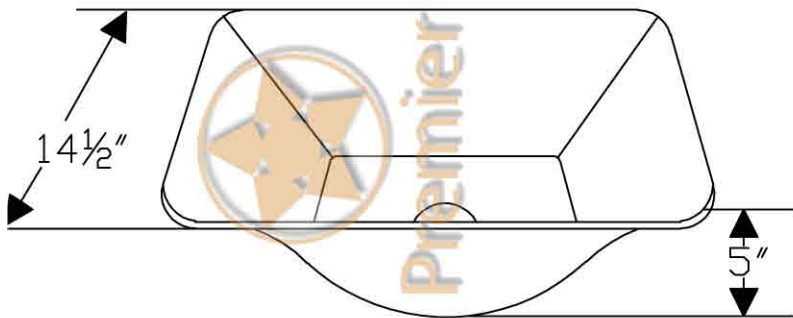

# ITEM # VSQ14BDB SQUARE VESSEL

OUTER DIMENSIONS: 14½"X14½"X5"

INNER DIMENSION: 14½"X14½" X5"

DRAIN SIZE: 1.5" W/O OVERFLOW

MATERIAL GAUGE: 13

CODE/STANDARD COMPLIANCE

\* IAPMO/cUPC LISTED

**IMPORTANT:** THIS PRODUCT IS HAND CRAFTED AND SMALL VARIANCES MAY OCCUR. DIMENSIONS MAY VARY UP TO 1/4". DO NOT MAKE ANY INSTALLATION CUTS UNTIL YOU RECEIVE YOUR SINK.