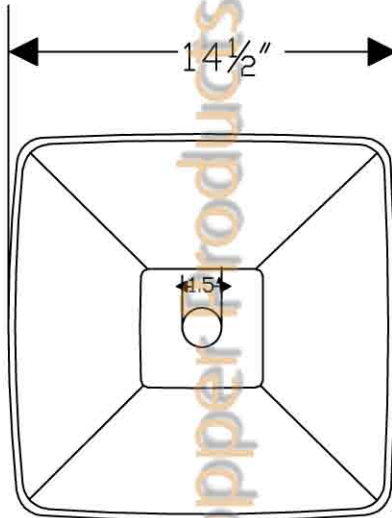

# ITEM # VSQ14BDB SQUARE VESSEL

OUTER DIMENSIONS: 14½"X14½"X5"

INNER DIMENSION: 14½"X14½" X5"

DRAIN SIZE: 1.5" W/O OVERFLOW

MATERIAL GAUGE: 13

CODE/STANDARD COMPLIANCE

\* IAPMO/cUPC LISTED

**IMPORTANT:** THIS PRODUCT IS HAND CRAFTED AND SMALL VARIANCES MAY OCCUR. DIMENSIONS MAY VARY UP TO 1/4". DO NOT MAKE ANY INSTALLATION CUTS UNTIL YOU RECEIVE YOUR SINK.