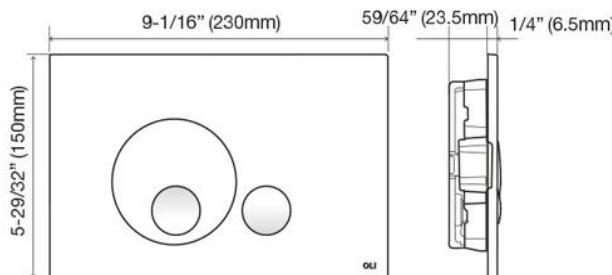

Technical sheet

GLOBE
Flush plate

Product Identification

- | | |
|--------------------|--------------------------|
| Code 879454 | • GLOBE Polished chrome |
| Code 879455 | • GLOBE Matt chrome |
| Code 879456 | • GLOBE White |
| Code 879457 | • GLOBE Black Soft-touch |
| Code 879458 | • GLOBE Grey Soft-touch |

Definition and application

- Mechanical flush plate for OLI in-wall cistern;
- Well-rounded and classic. Globe easily distinguishes between the full flush and the half flush and provides a circular consistency with the surrounding washroom décor.