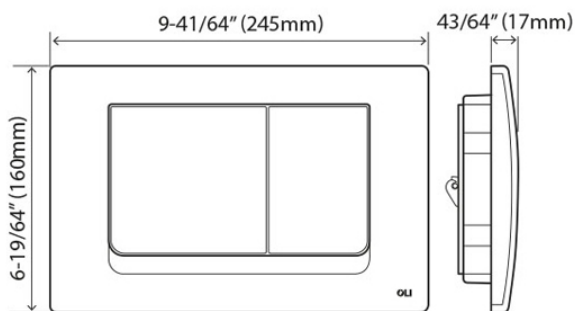

Technical sheet

RIA
Flush plate

Product Identification

Code 640584

- RIA Polished chrome

Definition and application

- Mechanical flush plate for OLI in-wall cistern;
- An ABS flush plate for concealed cisterns in polished chrome that perfectly distinguishes between the full flush and the half flush.