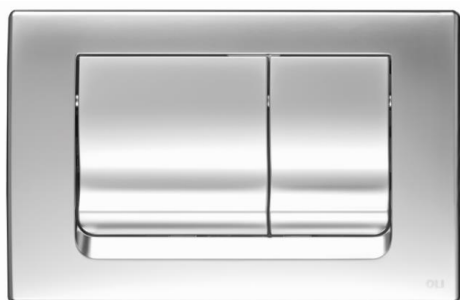

Technical sheet

RIA
Flush plate

Product Identification

Code 640584

- RIA Polished chrome

Definition and application

- Mechanical flush plate for OLI in-wall cistern;
- An ABS flush plate for concealed cisterns in polished chrome that perfectly distinguishes between the full flush and the half flush.

Technical Features

Flush plate

- Water-saving dual flush system;
- Mechanical actuation;
- ABS flush plate: high resistance to scratches;
- Polished chrome finishing;
- Actuation force <20N.

Accessories

- 2 Pairs of counter plate fixation